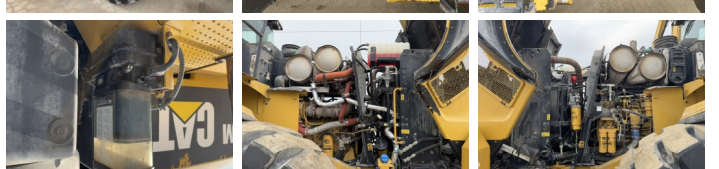

Caterpillar

Caterpillar 972M

BOSS
MACHINERY

€ 119.000 özel

Y?l 2016
Referans numaras? BM006502
Hours 6.964

Algemeen

T?r 972M
Yer Veldhoven, Netherlands
Certificaat CE
Chassis nummer CAT0972MCJPR00805

Available at Boss Machinery! This Caterpillar 972M Wheel Loader from 2016 has an engine power of 247 kW and counts 6964 operational hours. The total weight of this Caterpillar 972M is 24800 kg and the dimensions are 9.60 x 3.30 x 3.58. Furthermore, this 972M is equipped with Joystick steering, Bluetooth, Klima, Electrical Mirrors, Radio, Camera, Heated Seat, Backup alarm, Air Suspension Seat, Electrical Opening Door, Parking sensors, Heated Mirrors, Beacon, AdBlue, Climate Control, Bom S?spansiyonu, Merkezi ya?lama. The Caterpillar Wheel Loader also has a CE marking. Do you want more information or do you want to try the Caterpillar 972M at our yard? Please let us know.

Aç?klama

Maten / Gewichten

Boyutlar U*G*Y 9.60 x 3.30 x 3.58
A??rl?k 24800

Technische informatie

German Machine
S?r?c? yap?land?rmalar? 4x4

Motor informatie

Motor markas? Caterpillar
Engine model C9.3
Silindirler 6
Turbo