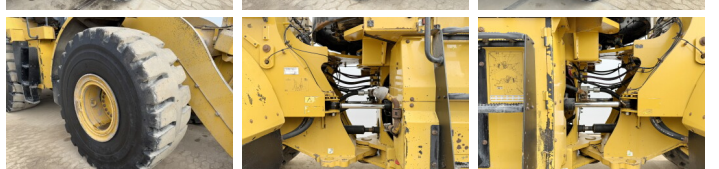

Caterpillar

Caterpillar 972M

BOSS
MACHINERY

€ 119.000 özel

Y?l 2016
Referans numaras? BM006502
Hours 6.964

Algemeen

T?r 972M
Yer Veldhoven, Netherlands
Certificaat CE
Chassis nummer CAT0972MCJPR00805

Available at Boss Machinery! This Caterpillar 972M Wheel Loader from 2016 has an engine power of 247 kW and counts 6964 operational hours. The total weight of this Caterpillar 972M is 24800 kg and the dimensions are 9.60 x 3.30 x 3.58. Furthermore, this 972M is equipped with Joystick steering, Bluetooth, Klima, Electrical Mirrors, Radio, Camera, Heated Seat, Backup alarm, Air Suspension Seat, Electrical Opening Door, Parking sensors, Heated Mirrors, Beacon, AdBlue, Climate Control, Bom S?spansiyonu, Merkezi ya?lama. The Caterpillar Wheel Loader also has a CE marking. Do you want more information or do you want to try the Caterpillar 972M at our yard? Please let us know.

Aç?klama

Maten / Gewichten

Boyutlar U*G*Y 9.60 x 3.30 x 3.58
A??rl?k 24800

Technische informatie

German Machine
S?r?c? yap?land?rmalar? 4x4

Motor informatie

Motor markas? Caterpillar
Engine model C9.3
Silindirler 6
Turbo