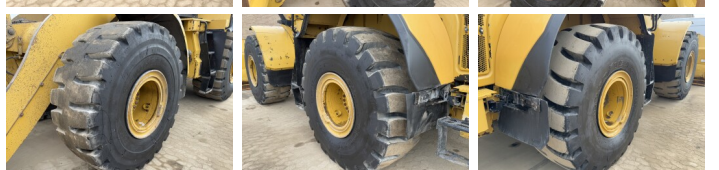

Caterpillar

Caterpillar 972M

BOSS
MACHINERY

€ 119.000 özel

Y?l 2016
Referans numaras? BM006502
Hours 6.964

Algemeen

T?r 972M
Yer Veldhoven, Netherlands
Certificaat CE
Chassis nummer CAT0972MCJPR00805

Available at Boss Machinery! This Caterpillar 972M Wheel Loader from 2016 has an engine power of 247 kW and counts 6964 operational hours. The total weight of this Caterpillar 972M is 24800 kg and the dimensions are 9.60 x 3.30 x 3.58. Furthermore, this 972M is equipped with Joystick steering, Bluetooth, Klima, Electrical Mirrors, Radio, Camera, Heated Seat, Backup alarm, Air Suspension Seat, Electrical Opening Door, Parking sensors, Heated Mirrors, Beacon, AdBlue, Climate Control, Bom S?spansiyonu, Merkezi ya?lama. The Caterpillar Wheel Loader also has a CE marking. Do you want more information or do you want to try the Caterpillar 972M at our yard? Please let us know.

Aç?klama

Maten / Gewichten

Boyutlar U*G*Y 9.60 x 3.30 x 3.58
A??rl?k 24800

Technische informatie

German Machine
S?r?c? yap?land?rmalar? 4x4

Motor informatie

Motor markas? Caterpillar
Engine model C9.3
Silindirler 6
Turbo

Banden / Rupsen

80%	80%	26.5R25 Bridgestone
90%	90%	26.5R25 Good Year

Opties

Joystick steering
Bluetooth
Klima
Electrical Mirrors
Radio
Camera
Heated Seat
Backup alarm
Air Suspension Seat
Electrical Opening Door
Parking sensors
Heated Mirrors
Beacon
AdBlue
Climate Control
Bom Süspansiyonu
Merkezi ya?lama