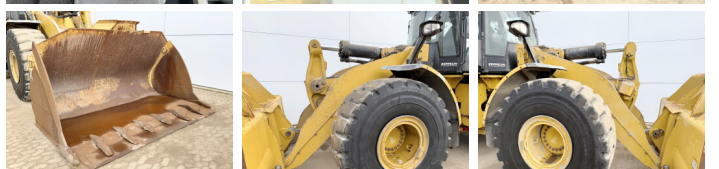

Caterpillar

Caterpillar 972M

BOSS
MACHINERY

€ 119.000 özel

Y?l 2016
Referans numaras? BM006502
Hours 6.964

Algemeen

T?r 972M
Yer Veldhoven, Netherlands
Certificaat CE
Chassis nummer CAT0972MCJPR00805

Available at Boss Machinery! This Caterpillar 972M Wheel Loader from 2016 has an engine power of 247 kW and counts 6964 operational hours. The total weight of this Caterpillar 972M is 24800 kg and the dimensions are 9.60 x 3.30 x 3.58. Furthermore, this 972M is equipped with Joystick steering, Bluetooth, Klima, Electrical Mirrors, Radio, Camera, Heated Seat, Backup alarm, Air Suspension Seat, Electrical Opening Door, Parking sensors, Heated Mirrors, Beacon, AdBlue, Climate Control, Bom S?spansiyonu, Merkezi ya?lama. The Caterpillar Wheel Loader also has a CE marking. Do you want more information or do you want to try the Caterpillar 972M at our yard? Please let us know.

Aç?klama

Maten / Gewichten

Boyutlar U*G*Y 9.60 x 3.30 x 3.58
A??rl?k 24800

Technische informatie

German Machine
S?r?c? yap?land?rmalar? 4x4

Motor informatie

Motor markas? Caterpillar
Engine model C9.3
Silindirler 6
Turbo