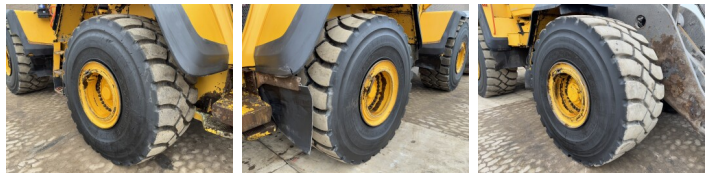

Volvo

Volvo L220H

€ 117.000 özel

Y?l 2019
Referans numaras? BM006498
Hours 17.438

Algemeen

T?r L220H
Yer Veldhoven, Netherlands
Dutch vehicle
Certificaat CE
Chassis nummer VCEL220HP00005014

Aç?klama

Available at Boss Machinery! This Volvo L220H Wheel Loader from 2019 has an engine power of 279 kW and counts 17438 operational hours. Always worked in The Netherlands. The total weight of this Volvo L220H is 35500 kg and the dimensions are 9.37 x 3.43 x 3.67. Furthermore, this L220H is equipped with Camera, Backup alarm, AdBlue, Heated Seat, Klima, Radio, Climate Control, Beacon, Air Suspension Seat, Pressurised Cabin, Merkezi ya?lama, Bom S?spansiyonu. The Volvo Wheel Loader also has a CE marking. Do you want more information or do you want to try the Volvo L220H at our yard? Please let us know.

Maten / Gewichten

Boyutlar U*G*Y 9.37 x 3.43 x 3.67
A??rl?k 35500

Technische informatie

S?r?c? yap?land?rmalar? 4x4

Motor informatie

Motor markas? Volvo
Engine model D13J
Silindirler 6
Turbo
KW cinsinden kapasite 279

BOSS

MACHINERY

Banden / Rupsen

50% 50% 29.5R25
50% 50% 29.5R25

Opties

Camera
Backup alarm
AdBlue
Heated Seat
Klima
Radio
Climate Control
Beacon
Air Suspension Seat
Pressurised Cabin
Merkezi ya?lama
Bom Sspansiyonu