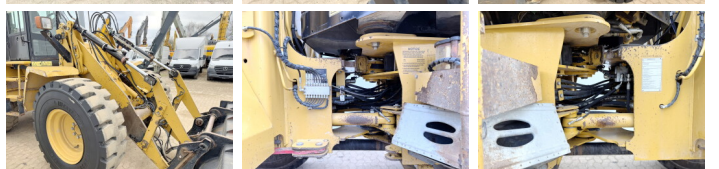

Caterpillar

Caterpillar IT14G

BOSS
MACHINERY

€ 24.500özel

Y?l 2011
Referans numaras? BM006428
Hours 9.566

Algemeen

Tür 914G / IT14G
Yer Veldhoven, Netherlands
Certificaat CE

Available at Boss Machinery! This Caterpillar 914G / IT14G Wheel Loader from 2011 has an engine power of 72 kW and counts 9566 operational hours. The total weight of this Caterpillar 914G / IT14G is 8350 kg and the dimensions are 6.58 x 2.40 x 3.12. Furthermore, this 914G / IT14G is equipped with Radio, 3rd Function , Klima, H?zl? kuplör, Merkezi ya?lama. The Caterpillar Wheel Loader also has a CE marking. Do you want more information or do you want to try the Caterpillar 914G / IT14G at our yard? Please let us know.

Maten / Gewichten

Boyutlar U*G*Y 6.58 x 2.40 x 3.12
A??rl?k 8350

Technische informatie

Sürücü yap?land?rmalar? 4x4

Motor informatie

Motor markas? Caterpillar
Engine model C4.4
Silindirler 4
Turbo
KW cinsinden kapasite 72

Banden / Rupsen

100% 100% 17.5R25
30% 30% 17.5R25