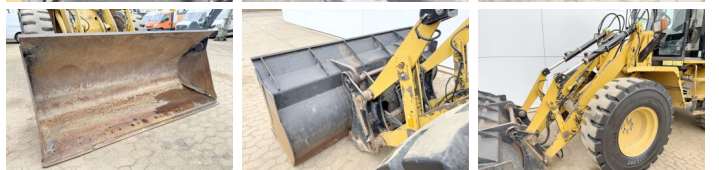

Caterpillar

Caterpillar IT14G

BOSS
MACHINERY

€ 24.500özel

Y?l 2011
Referans numaras? BM006428
Hours 9.566

Algemeen

Tür 914G / IT14G
Yer Veldhoven, Netherlands
Certificaat CE

Available at Boss Machinery! This Caterpillar 914G / IT14G Wheel Loader from 2011 has an engine power of 72 kW and counts 9566 operational hours. The total weight of this Caterpillar 914G / IT14G is 8350 kg and the dimensions are 6.58 x 2.40 x 3.12. Furthermore, this 914G / IT14G is equipped with Radio, 3rd Function , Klima, H?zl? kuplör, Merkezi ya?lama. The Caterpillar Wheel Loader also has a CE marking. Do you want more information or do you want to try the Caterpillar 914G / IT14G at our yard? Please let us know.

Maten / Gewichten

Boyutlar U*G*Y 6.58 x 2.40 x 3.12
A??rl?k 8350

Technische informatie

Sürücü yap?land?rmalar? 4x4

Motor informatie

Motor markas? Caterpillar
Engine model C4.4
Silindirler 4
Turbo
KW cinsinden kapasite 72

Banden / Rupsen

100% 100% 17.5R25
30% 30% 17.5R25