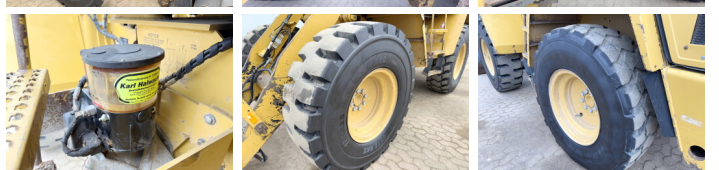

Caterpillar

Caterpillar IT14G

BOSS
MACHINERY

€ 24.500özel

Y?l 2011
Referans numaras? BM006428
Hours 9.566

Algemeen

Tür 914G / IT14G
Yer Veldhoven, Netherlands
Certificaat CE

Available at Boss Machinery! This Caterpillar 914G / IT14G Wheel Loader from 2011 has an engine power of 72 kW and counts 9566 operational hours. The total weight of this Caterpillar 914G / IT14G is 8350 kg and the dimensions are 6.58 x 2.40 x 3.12. Furthermore, this 914G / IT14G is equipped with Radio, 3rd Function , Klima, H?zl? kuplör, Merkezi ya?lama. The Caterpillar Wheel Loader also has a CE marking. Do you want more information or do you want to try the Caterpillar 914G / IT14G at our yard? Please let us know.

Maten / Gewichten

Boyutlar U*G*Y 6.58 x 2.40 x 3.12
A??rl?k 8350

Technische informatie

Sürücü yap?land?rmalar? 4x4

Motor informatie

Motor markas? Caterpillar
Engine model C4.4
Silindirler 4
Turbo
KW cinsinden kapasite 72

Banden / Rupsen

100% 100% 17.5R25
30% 30% 17.5R25