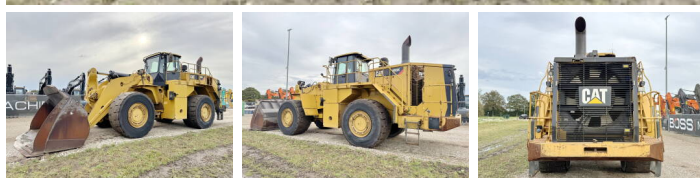

Caterpillar

Caterpillar 988K

BOSS
MACHINERY

€ 155.000özel

Y?l 2014
Referans numaras? BM005960
Hours 28.720

Algemeen

Tür 988K
Yer Veldhoven, Netherlands
Certificaat CE + EPA
Chassis nummer CAT0988KATWX00375

Available at Boss Machinery! This Caterpillar 988K Wheel Loader from 2014 has an engine power of 393 kW and counts 28720 operational hours. The total weight of this Caterpillar 988K is 52620 kg and the dimensions are 12.00 x 3.98 x 4.15. Furthermore, this 988K is equipped with Beacon, Camera, Klima, Joystick steering, AdBlue, Backup alarm, Radio, Heated Mirrors. The Caterpillar Wheel Loader also has a CE + EPA marking. Do you want more information or do you want to try the Caterpillar 988K at our yard? Please let us know.

Aç?klama

Maten / Gewichten

A??rl?k 52620
Boyutlar U*G*Y 12.00 x 3.98 x 4.15

Technische informatie

Sürücü yap?land?rmalar? 4x4

Motor informatie

Motor markas? Caterpillar
Engine model C18
Silindirler 6
Turbo
KW cinsinden kapasite 393

Banden / Rupsen

20% 20%

35/65R33