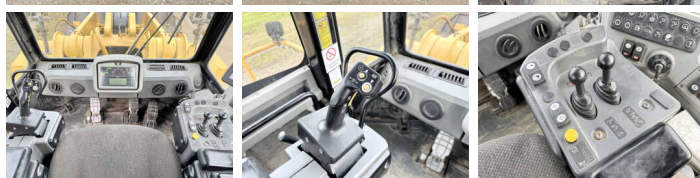

Caterpillar

Caterpillar 988K

BOSS
MACHINERY

€ 155.000özel

Y?l 2014
Referans numaras? BM005960
Hours 28.720

Algemeen

Tür 988K
Yer Veldhoven, Netherlands
Certificaat CE + EPA
Chassis nummer CAT0988KATWX00375

Available at Boss Machinery! This Caterpillar 988K Wheel Loader from 2014 has an engine power of 393 kW and counts 28720 operational hours. The total weight of this Caterpillar 988K is 52620 kg and the dimensions are 12.00 x 3.98 x 4.15. Furthermore, this 988K is equipped with Beacon, Camera, Klima, Joystick steering, AdBlue, Backup alarm, Radio, Heated Mirrors. The Caterpillar Wheel Loader also has a CE + EPA marking. Do you want more information or do you want to try the Caterpillar 988K at our yard? Please let us know.

Aç?klama

Maten / Gewichten

A??rl?k 52620
Boyutlar U*G*Y 12.00 x 3.98 x 4.15

Technische informatie

Sürücü yap?land?rmalar? 4x4

Motor informatie

Motor markas? Caterpillar
Engine model C18
Silindirler 6
Turbo
KW cinsinden kapasite 393

Banden / Rupsen

20% 20%

35/65R33