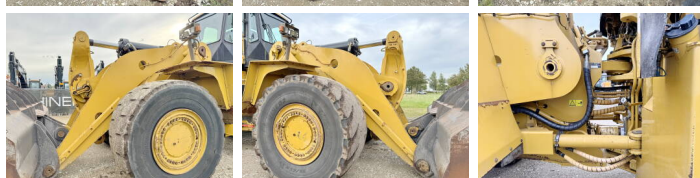

Caterpillar

Caterpillar 988K

BOSS
MACHINERY

€ 155.000özel

Y?l 2014
Referans numaras? BM005960
Hours 28.720

Algemeen

Tür 988K
Yer Veldhoven, Netherlands
Certificaat CE + EPA
Chassis nummer CAT0988KATWX00375

Available at Boss Machinery! This Caterpillar 988K Wheel Loader from 2014 has an engine power of 393 kW and counts 28720 operational hours. The total weight of this Caterpillar 988K is 52620 kg and the dimensions are 12.00 x 3.98 x 4.15. Furthermore, this 988K is equipped with Beacon, Camera, Klima, Joystick steering, AdBlue, Backup alarm, Radio, Heated Mirrors. The Caterpillar Wheel Loader also has a CE + EPA marking. Do you want more information or do you want to try the Caterpillar 988K at our yard? Please let us know.

Aç?klama

Maten / Gewichten

A??rl?k 52620
Boyutlar U*G*Y 12.00 x 3.98 x 4.15

Technische informatie

Sürücü yap?land?rmalar? 4x4

Motor informatie

Motor markas? Caterpillar
Engine model C18
Silindirler 6
Turbo
KW cinsinden kapasite 393

Banden / Rupsen

20% 20%

35/65R33