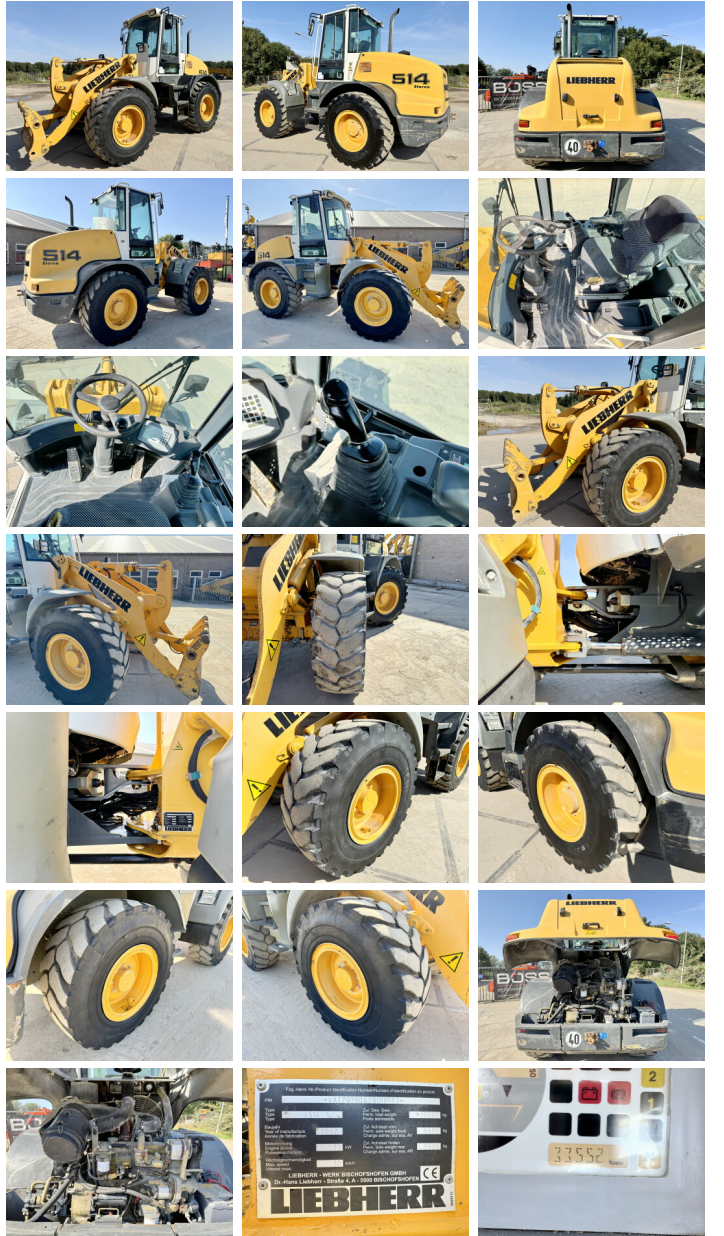

Liebherr

Liebherr L514 Stereo 4x2

BOSS
MACHINERY

€ 14.500özel

Y?l 2007
Referans numaras? BM006121
Hours 33.552

Algemeen

Tür L514 Stereo
Yer Veldhoven, Netherlands
Certificaat CE
Chassis nummer VATZ0790AZB018562
Available at Boss Machinery! This Liebherr L514 Stereo Wheel Loader from 2007 has an engine power of 72 kW and counts 33552 operational hours. The total weight of this Liebherr L514 Stereo is 10500 kg and the dimensions are 5.50 x 2.40 x 3.04. Furthermore, this L514 Stereo is equipped with Radio, Klima, H?zl? kuplör. The Liebherr Wheel Loader also has a CE marking. Do you want more information or do you want to try the Liebherr L514 Stereo at our yard? Please let us know.

Maten / Gewichten

Boyutlar U*G*Y 5.50 x 2.40 x 3.04
A??rl?k 10500

Technische informatie

Sürücü yap?land?rmalar? 4x2

Motor informatie

Motor markas? Liebherr
Engine model D504
Silindirler 4
Turbo
KW cinsinden kapasite 72

Banden / Rupsen

60% 60% 17.5R25
60% 20% 17.5R25

Opties

Radio

Klima

H?zl? kuplör