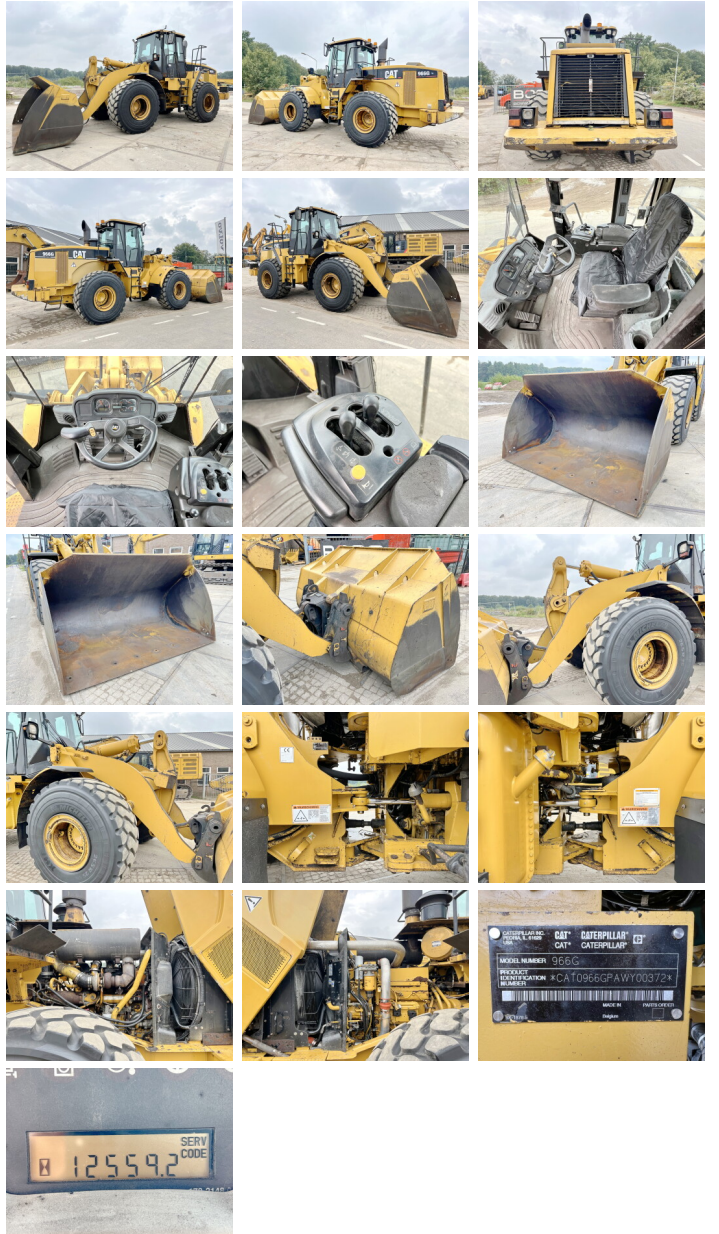

Caterpillar

Caterpillar 966G Series II

€ 47.500 özel

Y?l 2002
Referans numaras? BM006144
Hours 12.559

Algemeen

T?r 966G Series II
Yer Veldhoven, Netherlands
Dutch vehicle
Certificaat CE + EPA
Chassis nummer CAT0966GPAWY00372

Available at Boss Machinery! This Caterpillar 966G Series II Wheel Loader from 2002 has an engine power of 193 kW and counts 12559 operational hours. Always worked in The Netherlands. The total weight of this Caterpillar 966G Series II is 31125 kg and the dimensions are 9.10 x 2.95 x 3.70. Furthermore, this 966G Series II is equipped with Radio, Klima, Beacon, Heated Cab. The Caterpillar Wheel Loader also has a CE + EPA marking. Do you want more information or do you want to try the Caterpillar 966G Series II at our yard? Please let us know.

Aç?klama

Maten / Gewichten

Boyutlar U*G*Y 9.10 x 2.95 x 3.70
A??rl?k 31125

Technische informatie

S?r?c? yap?land?rmalar? 4x4

Motor informatie

Motor markas? Caterpillar
Engine model 3176
Silindirler 6
Turbo
KW cinsinden kapasite 193

Banden / Rupsen

BOSS
MACHINERY

80% 80%

26.5R25

80% 80%

26.5R25

Opties

Radio