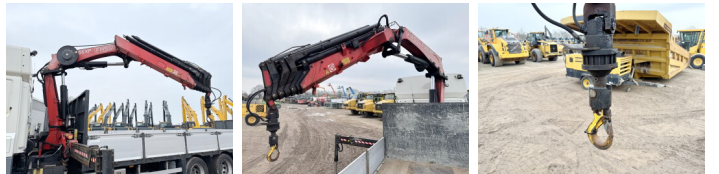

DAF

DAF CF85.410 + Fassi F215A Crane + Trailer

BOSS
MACHINERY

Y?l 2011
Referans numaras? BC000272
Kilometre 1.430.104

Algemeen

T?r CF85.410 + 21m Crane +
Trailer
Yer Veldhoven, Netherlands
Total seats 2
Dutch vehicle
Chassis nummer XLRAS85MCOE896105

Aç?klama

Available at Boss Machinery! This DAF CF85.410 + 21m Crane + Trailer Truck from 2011 has an engine power of 300 kW and has 1430104 kilometres on the clock. Always worked in The Netherlands. The total weight of this DAF CF85.410 + 21m Crane + Trailer is 20850 kg and the dimensions are -. Furthermore, this CF85.410 + 21m Crane + Trailer is equipped with Cruise Control, Air Brakes , Tachograaf, Radio, Bluetooth, Bed, Heated Mirrors, Klima, Power Steering, AdBlue. Do you want more information or do you want to try the DAF CF85.410 + 21m Crane + Trailer at our yard? Please let us know.

Maten / Gewichten

A??rl?k 20850
Maksimum y?k kapasitesi 44000
GCW 64850

Technische informatie

Di?li kutusu Manual

Motor informatie

Silindirler 6
KW cinsinden kapasite 300

Banden / Rupsen

Spare tire