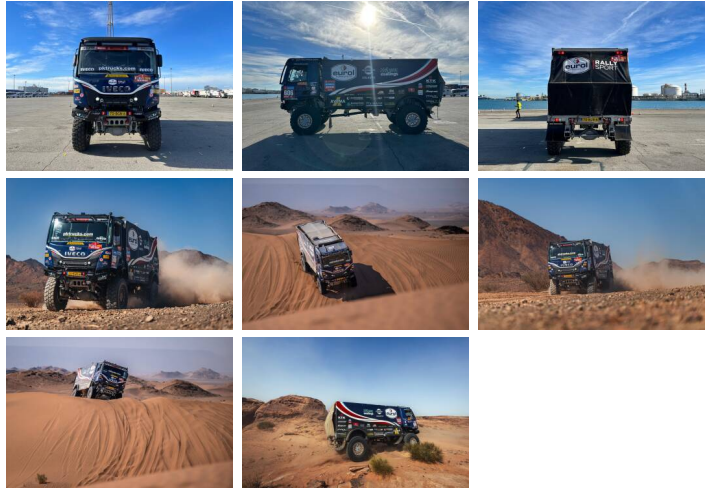

Iveco T-Way

Iveco T-Way de Rooy

€ 220.000 özel

Y?l 2020
Referans numaras? Rally 2

Algemeen

Tür T-Way de Rooy
Yer Veldhoven, Netherlands
Available at Boss Machinery! This Iveco T-Way T-Way de Rooy Truck from 2020 has an engine power of - kW and has 0 kilometres on the clock. The total weight of this Iveco T-Way T-Way de Rooy is 9800 kg and the dimensions are L: 6.55 W: 2.55 . Furthermore, this T-Way de Rooy is equipped with . Do you want more information or do you want to try the Iveco T-Way T-Way de Rooy at our yard? Please let us know.

Aç?klama

Maten / Gewichten

Boyutlar U*G*Y L: 6.55 W: 2.55
Wheelbase 4400 mm
A??rl?k 9800

Technische informatie

Suspension Type Leaf Springs
Shock Absorbers Reiger
Transfer Case ZF / Steyr VG1600 / 396
Fuel Tank: 850L
Clutch Hydraulic
Axle SISU

Motor informatie

Maximum Nm ± 4500
Maximum Power ± 1000 hp
Engine Capacity (cc) 13.0 Litre
Motor markas? FPT (FIAT POWER TRAIN)
Engine model Euro 3
Silindirler Inline 6, 24 Valve
Turbo

Banden / Rupsen

BOSS
MACHINERY