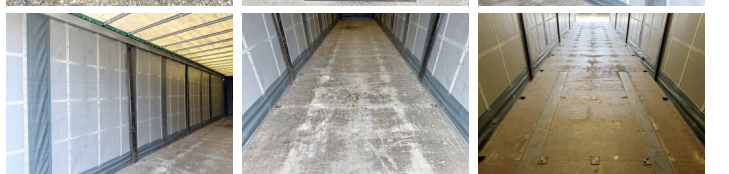

Krone

Krone SD

BOSS
MACHINERY

Y?l **2010**
Referans numaras? **BC000240**

Algemeen

T?r **SD**
Yer **Veldhoven, Netherlands**
Chassis nummer **WKESD000000473625**
Aç?klama **Available at Boss Machinery! This Krone SD Trailer from 2010 has an engine power of - kW and counts 0 operational hours. The total weight of this Krone SD is 7300 kg and the dimensions are 14.00 x 2.55 x 4.00. Furthermore, this SD is equipped with . Do you want more information or do you want to try the Krone SD at our yard? Please let us know.**

Maten / Gewichten

Boyutlar U*G*Y **14.00 x 2.55 x 4.00**
Maksimum y?k kapasitesi **41000**
A??rl?k **7300**

Banden / Rupsen

30% 30% **385/65R22.5**
30% 30% **385/65R22.5**
30% 30% **385/65R22.5**