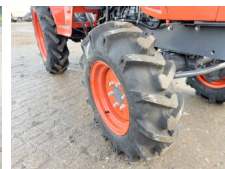

Kubota

Kubota B2741S 4WD - 27hp

€ 9.500özel

Y?l 2024
Referans numaras? BM006215
Hours 4

Algemeen

Tür B2741S 4WD - 27hp
Yer Veldhoven, Netherlands
Available at Boss Machinery! This Kubota B2741S 4WD - 27hp Tractor from 2024 has an engine power of 20 kW and counts 4 operational hours. The total weight of this Kubota B2741S 4WD - 27hp is 650 kg and the dimensions are 2.50 x 1.15 x 1.30. Furthermore, this B2741S 4WD - 27hp is equipped with PTO, Power Steering. Do you want more information or do you want to try the Kubota B2741S 4WD - 27hp at our yard? Please let us know.

Maten / Gewichten

Boyutlar U*G*Y 2.50 x 1.15 x 1.30
A??rl?k 650

Technische informatie

Sürücü yap?land?rmalar? 4WD

Motor informatie

Motor markas? Kubota
Engine model D1305
Silindirler 3
KW cinsinden kapasite 20

Banden / Rupsen

100% 100% 180/85D12
100% 100% 8.3-20

BOSS

MACHINERY

Opties

PTO

Power Steering