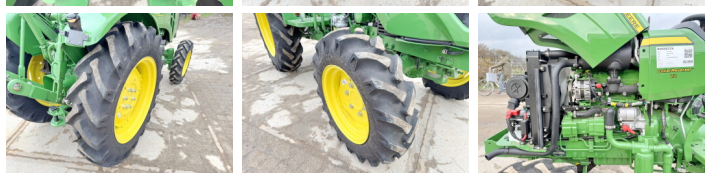

John Deere

John Deere 3036EN 4WD V2 - 36hp

€ 12.500özel

Y?l 2024
Referans numaras? BM006226
Hours 2

Algemeen

Tür 3036EN 4WD V2 - 36hp
Yer Veldhoven, Netherlands
Available at Boss Machinery! This John Deere 3036EN 4WD V2 - 36hp Tractor from 2024 has an engine power of 26 kW and counts 2 operational hours. The total weight of this John Deere 3036EN 4WD V2 - 36hp is 1070 kg and the dimensions are 2.95 x 1.10 x 1.35. Furthermore, this 3036EN 4WD V2 - 36hp is equipped with Power Steering, PTO. Do you want more information or do you want to try the John Deere 3036EN 4WD V2 - 36hp at our yard? Please let us know.

Maten / Gewichten

A??rl?k 1070
Boyutlar U*G*Y 2.95 x 1.10 x 1.35

Technische informatie

Fuel Tank: 32L

Motor informatie

Motor markas? John Deere
Engine model 3TNV88-KJPT
Silindirler 3
KW cinsinden kapasite 26

Banden / Rupsen

100% 100% 6-14
100% 100% 9.5-24

BOSS

MACHINERY

Opties

Power Steering
PTO