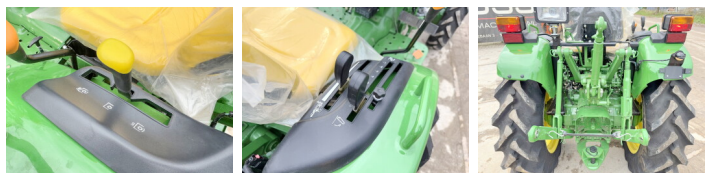

John Deere

John Deere 3036EN 4WD V2 - 36hp

€ 12.500özel

Y?l 2024
Referans numaras? BM006226
Hours 2

Algemeen

Tür 3036EN 4WD V2 - 36hp
Yer Veldhoven, Netherlands
Available at Boss Machinery! This John Deere 3036EN 4WD V2 - 36hp Tractor from 2024 has an engine power of 26 kW and counts 2 operational hours. The total weight of this John Deere 3036EN 4WD V2 - 36hp is 1070 kg and the dimensions are 2.95 x 1.10 x 1.35. Furthermore, this 3036EN 4WD V2 - 36hp is equipped with Power Steering, PTO. Do you want more information or do you want to try the John Deere 3036EN 4WD V2 - 36hp at our yard? Please let us know.

Maten / Gewichten

A??rl?k 1070
Boyutlar U*G*Y 2.95 x 1.10 x 1.35

Technische informatie

Fuel Tank: 32L

Motor informatie

Motor markas? John Deere
Engine model 3TNV88-KJPT
Silindirler 3
KW cinsinden kapasite 26

Banden / Rupsen

100% 100% 6-14
100% 100% 9.5-24

BOSS

MACHINERY

Opties

Power Steering
PTO