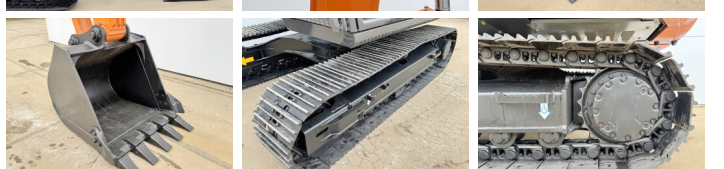

Hitachi

Hitachi ZX140H-GI

€ 67.500 özel

Y?l 2025
Referans numaras? BM006482
Hours 5

Algemeen

T?r ZX140H-GI
Yer Veldhoven, Netherlands
Available at Boss Machinery! This Hitachi ZX140H-GI Excavator from 2025 has an engine power of 66 kW and counts 5 operational hours. The total weight of this Hitachi ZX140H-GI is 14680 kg and the dimensions are 6.53 x 2.48 x 2.80. Furthermore, this ZX140H-GI is equipped with Bluetooth, Air Suspension Seat, Klima, Radio, Ekstra hidrolik i?levi, ?ekik fonksiyonu. Do you want more information or do you want to try the Hitachi ZX140H-GI at our yard? Please let us know.

Maten / Gewichten

Boyutlar U*G*Y 6.53 x 2.48 x 2.80
A??rl?k 14680

Motor informatie

Motor markas? Isuzu
Engine model 4BG1TCG
Silindirler 4
Turbo
KW cinsinden kapasite 66

Banden / Rupsen

Plaka % 100
Sprocket % 100
Zincir % 100
Plaka geni?li?i 50 cm

Opties

Bluetooth
Air Suspension Seat

BOSS
MACHINERY

Klima
Radio
Ekstra hidrolik i?levi
Çekiç fonksiyonu