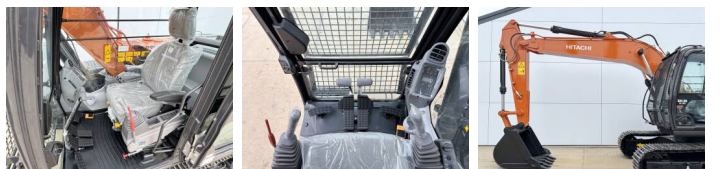

Hitachi

Hitachi ZX140H-GI

€ 67.500 özel

Y?l 2025
Referans numaras? BM006482
Hours 5

Algemeen

T?r ZX140H-GI
Yer Veldhoven, Netherlands
Available at Boss Machinery! This Hitachi ZX140H-GI Excavator from 2025 has an engine power of 66 kW and counts 5 operational hours. The total weight of this Hitachi ZX140H-GI is 14680 kg and the dimensions are 6.53 x 2.48 x 2.80. Furthermore, this ZX140H-GI is equipped with Bluetooth, Air Suspension Seat, Klima, Radio, Ekstra hidrolik i?levi, ?ekik fonksiyonu. Do you want more information or do you want to try the Hitachi ZX140H-GI at our yard? Please let us know.

Maten / Gewichten

Boyutlar U*G*Y 6.53 x 2.48 x 2.80
A??rl?k 14680

Motor informatie

Motor markas? Isuzu
Engine model 4BG1TCG
Silindirler 4
Turbo
KW cinsinden kapasite 66

Banden / Rupsen

Plaka % 100
Sprocket % 100
Zincir % 100
Plaka geni?li?i 50 cm

Opties

Bluetooth
Air Suspension Seat

BOSS
MACHINERY