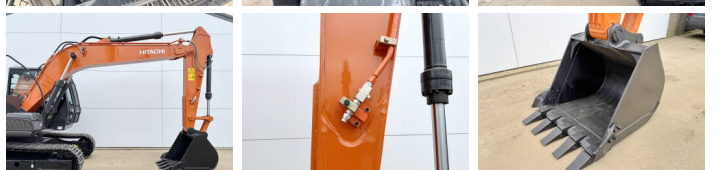

Hitachi

Hitachi ZX140H-GI

€ 67.500 özel

Y?l 2025
Referans numaras? BM006482
Hours 5

Algemeen

T?r ZX140H-GI
Yer Veldhoven, Netherlands
Available at Boss Machinery! This Hitachi ZX140H-GI Excavator from 2025 has an engine power of 66 kW and counts 5 operational hours. The total weight of this Hitachi ZX140H-GI is 14680 kg and the dimensions are 6.53 x 2.48 x 2.80. Furthermore, this ZX140H-GI is equipped with Bluetooth, Air Suspension Seat, Klima, Radio, Ekstra hidrolik i?levi, ?ekik fonksiyonu. Do you want more information or do you want to try the Hitachi ZX140H-GI at our yard? Please let us know.

Maten / Gewichten

Boyutlar U*G*Y 6.53 x 2.48 x 2.80
A??rl?k 14680

Motor informatie

Motor markas? Isuzu
Engine model 4BG1TCG
Silindirler 4
Turbo
KW cinsinden kapasite 66

Banden / Rupsen

Plaka % 100
Sprocket % 100
Zincir % 100
Plaka geni?li?i 50 cm

Opties

Bluetooth
Air Suspension Seat

BOSS
MACHINERY

Klima
Radio
Ekstra hidrolik i?levi
Çekiç fonksiyonu