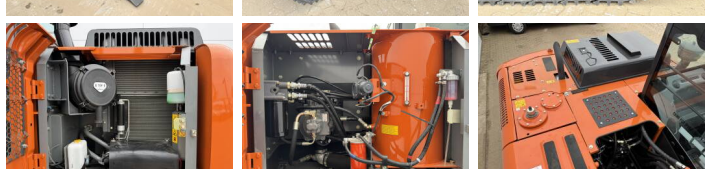

Hitachi

Hitachi ZX140H-GI

€ 67.500 özel

Y?l 2025
Referans numaras? BM006482
Hours 5

Algemeen

T?r ZX140H-GI
Yer Veldhoven, Netherlands
Available at Boss Machinery! This Hitachi ZX140H-GI Excavator from 2025 has an engine power of 66 kW and counts 5 operational hours. The total weight of this Hitachi ZX140H-GI is 14680 kg and the dimensions are 6.53 x 2.48 x 2.80. Furthermore, this ZX140H-GI is equipped with Bluetooth, Air Suspension Seat, Klima, Radio, Ekstra hidrolik i?levi, ?ekik fonksiyonu. Do you want more information or do you want to try the Hitachi ZX140H-GI at our yard? Please let us know.

Opties

Bluetooth
Air Suspension Seat

BOSS
MACHINERY

Klima
Radio
Ekstra hidrolik i?levi
Çekiç fonksiyonu