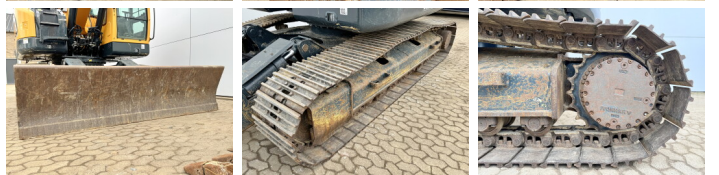

Hyundai

Hyundai HX235LCR

BOSS
MACHINERY

€ 89.500 özel

Yıl 2018
Referans numarası BM006501
Hours 4.064

Algemeen

Tür HX235LCR
Yer Veldhoven, Netherlands
Certificaat CE + EPA
Chassis nummer HHKHK604PJ10000336
Available at Boss Machinery! This Hyundai HX235LCR Excavator from 2018 has an engine power of 129 kW and counts 4064 operational hours. The total weight of this Hyundai HX235LCR is 26700 kg and the dimensions are 9.80 x 2.99 x 3.26. Furthermore, this HX235LCR is equipped with H2L? kuplör, Camera, AdBlue, Heated Seat, Bluetooth, Radio, Climate Control, Klima, Ekstra hidrolik i?levi, Çekiş fonksiyonu, Merkezi ya?lama. The Hyundai Excavator also has a CE + EPA marking. Do you want more information or do you want to try the Hyundai HX235LCR at our yard? Please let us know.

Maten / Gewichten

A?rl?k 26700
Boyutlar U*G*Y 9.80 x 2.99 x 3.26

Technische informatie

German Machine

Motor informatie

Motor markası Cummins
Engine model QSB6.7
Turbo
KW cinsinden kapasite 129

Banden / Rupsen