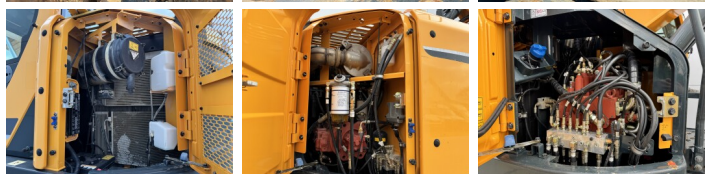

Hyundai

Hyundai HX235LCR

BOSS
MACHINERY

€ 89.500 özel

Yıl 2018
Referans numarası BM006501
Hours 4.064

Algemeen

Tür HX235LCR
Yer Veldhoven, Netherlands
Certificaat CE + EPA
Chassis nummer HHKHK604PJ10000336
Available at Boss Machinery! This Hyundai HX235LCR Excavator from 2018 has an engine power of 129 kW and counts 4064 operational hours. The total weight of this Hyundai HX235LCR is 26700 kg and the dimensions are 9.80 x 2.99 x 3.26. Furthermore, this HX235LCR is equipped with H2L? kuplör, Camera, AdBlue, Heated Seat, Bluetooth, Radio, Climate Control, Klima, Ekstra hidrolik i?levi, Çekiş fonksiyonu, Merkezi ya?lama. The Hyundai Excavator also has a CE + EPA marking. Do you want more information or do you want to try the Hyundai HX235LCR at our yard? Please let us know.

Maten / Gewichten

A?rl?k 26700
Boyutlar U*G*Y 9.80 x 2.99 x 3.26

Technische informatie

German Machine

Motor informatie

Motor markası Cummins
Engine model QSB6.7
Turbo
KW cinsinden kapasite 129

Banden / Rupsen