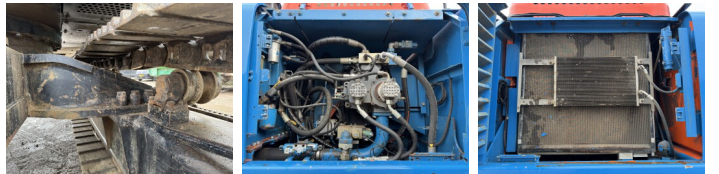

Hitachi

Hitachi EX455 - 16 Meter Long Reach

€ 47.500 özel

Y?l 2002
Referans numaras? BM006516
Hours 30.528

Algemeen

T?r EX455 - 16 Meter Long Reach
Yer Veldhoven, Netherlands
Dutch vehicle
Certificaat CE + EPA
Chassis nummer 456LC0059

Aç?klama

Available at Boss Machinery! This Hitachi EX455 - 16 Meter Long Reach Excavator from 2002 has an engine power of 222 kW and counts 30528 operational hours. Always worked in The Netherlands. The total weight of this Hitachi EX455 - 16 Meter Long Reach is 47000 kg and the dimensions are 14.00 x 3.70 x 3.70. Furthermore, this EX455 - 16 Meter Long Reach is equipped with H?zl? kupl?r, Radio, Klima, Ekstra hidrolik i?levi, Çekiç fonksiyonu. The Hitachi Excavator also has a CE + EPA marking. Do you want more information or do you want to try the Hitachi EX455 - 16 Meter Long Reach at our yard? Please let us know.

Maten / Gewichten

Boyutlar U*G*Y 14.00 x 3.70 x 3.70
A??rl?k 47000

Motor informatie

Motor markas? Isuzu
Engine model 6WG1TABEB
Silindirler 6
Turbo
KW cinsinden kapasite 222

BOSS

MACHINERY