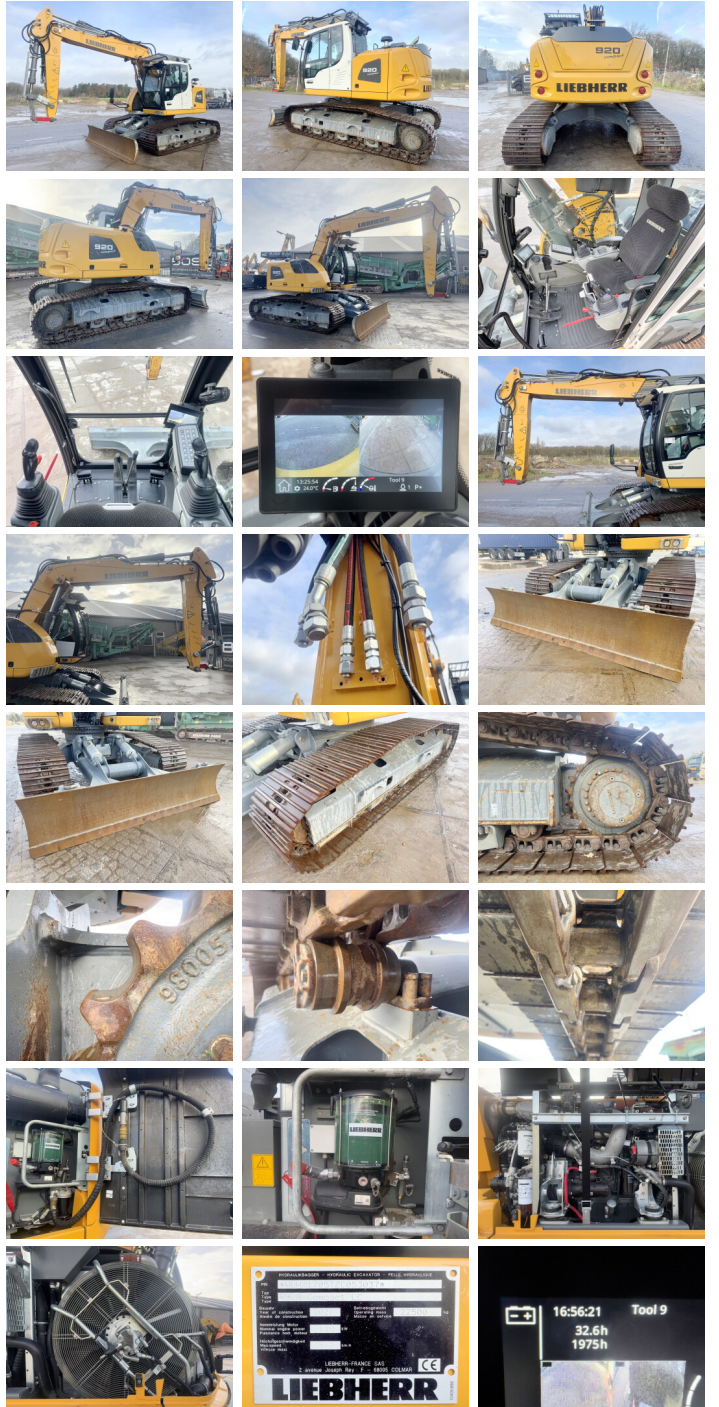

Available at Boss Machinery! This Liebherr R920LC Compact Excavator from 2021 has an engine power of 110 kW and counts 1975 operational hours. The total weight of this Liebherr R920LC Compact is 22500 kg and the dimensions are 8.25 x 2.85 x 3.20. Furthermore, this R920LC Compact is equipped with Klima, Heated Seat, AdBlue, Camera, Bluetooth, Ekstra hidrolik i?levi, Çekiç fonksiyonu, Merkezi ya?lama. The Liebherr Excavator also has a CE marking. Do you want more information or do you want to try the Liebherr R920LC Compact at our yard? Please let us know.

Maten / Gewichten

Boyutlar U*G*Y 8.25 x 2.85 x 3.20
A??rl?k 22500

Technische informatie

German Machine

Motor informatie

Motor markas? FPT
Engine model F4HFE414F
Silindirler 4
Turbo
KW cinsinden kapasite 110

BOSS

MACHINERY

Banden / Rupsen

Plaka %	90
Sprocket %	90
Zincir %	90
Plaka geni?li?i	60 cm

Opties

Klima
Heated Seat
AdBlue
Camera
Bluetooth
Ekstra hidrolik i?levi
Çekiç fonksiyonu
Merkezi ya?lama