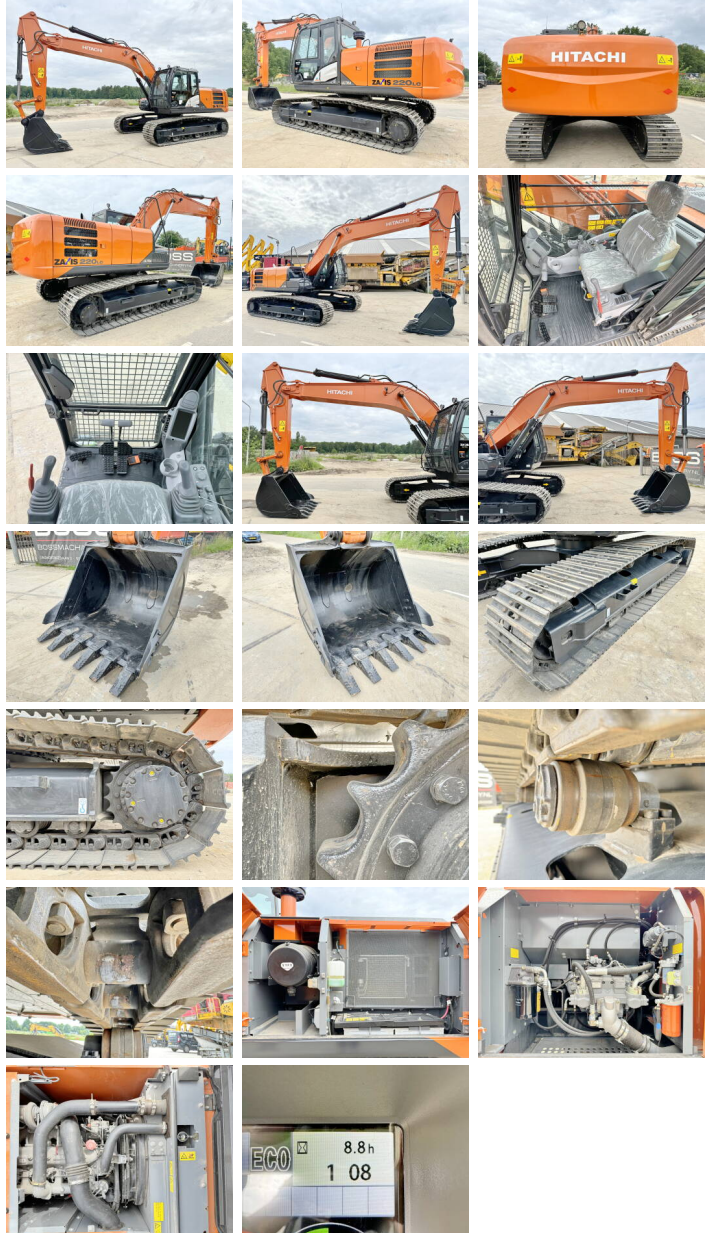

Hitachi

Hitachi ZX220LC-5G / Ultra 2024 Edition

€ 94.500 özel

Yıl 2024
Referans numarası BM006316
Hours 8

Algemeen

Tür ZX220LC-5G / Ultra 2024 Edition
Yer Veldhoven, Netherlands
Available at Boss Machinery! This Hitachi ZX220LC-5G / Ultra 2024 Edition Excavator from 2024 has an engine power of 129 kW and counts 8 operational hours. The total weight of this Hitachi ZX220LC-5G / Ultra 2024 Edition is 21700 kg and the dimensions are 9.75 x 3.00 x 3.25. Furthermore, this ZX220LC-5G / Ultra 2024 Edition is equipped with Non CE, HP Hammer Lines, Radio, Klima, Ekstra hidrolik i?levi, Çekiç fonksiyonu. Do you want more information or do you want to try the Hitachi ZX220LC-5G / Ultra 2024 Edition at our yard? Please let us know.

Maten / Gewichten

Boyutlar U*G*Y 9.75 x 3.00 x 3.25
Ağırlık 21700

Motor informatie

Motor markası Isuzu
Engine model CC-6BG1TRA-12
Turbo
KW cinsinden kapasite 129

Banden / Rupsen

Plaka % 100
Sprocket % 100
Zincir % 100
Plaka genişliği 60

BOSS

MACHINERY