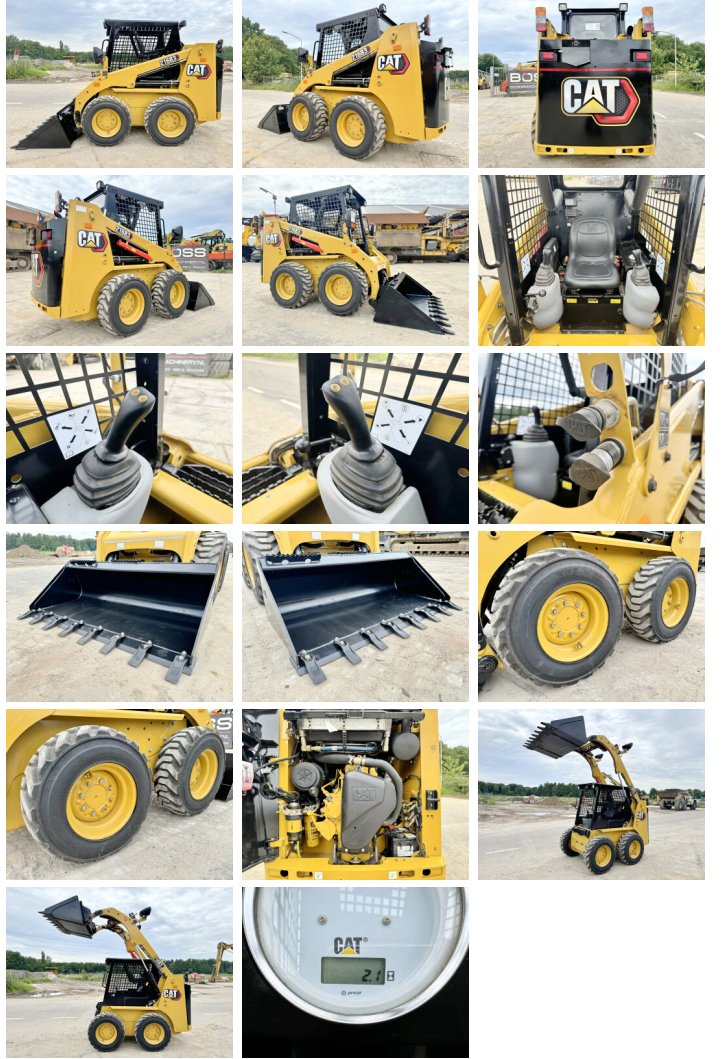

Caterpillar

Caterpillar 216B3

BOSS
MACHINERY

€ 29.500özel

Y?l 2024
Referans numaras? BM006131
Hours 2

Algemeen

Tür 216B3
Yer Veldhoven, Netherlands
First owner

Aç?klama

Available at Boss Machinery! This Caterpillar 216B3 Skidsteer from 2024 has an engine power of 36 kW and counts 2 operational hours. Bought from the first owner. The total weight of this Caterpillar 216B3 is 2581 kg and the dimensions are 3.36 x 1.56 x 2.00 . Furthermore, this 216B3 is equipped with Joystick steering, H?zl? kuplör, Non CE. Do you want more information or do you want to try the Caterpillar 216B3 at our yard? Please let us know.

Maten / Gewichten

Boyutlar U*G*Y 3.36 x 1.56 x 2.00
A??rl?k 2581

Technische informatie

Sürücü yap?land?rmalar? 4x4

Motor informatie

Motor markas? Caterpillar
Engine model C2.2
Silindirler 4
KW cinsinden kapasite 36

Banden / Rupsen

100% 100% 10-16.5
100% 100% 10-16.5

Opties

Joystick steering