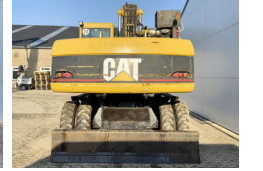

Caterpillar

Caterpillar M322C

BOSS
MACHINERY

€ 39.500 özel

Yıl 2002
Referans numarası? BM006454
Hours 10.035

Algemeen

Tür M322C
Yer Veldhoven, Netherlands
Certificaat CE + EPA
Chassis nummer CATM322CJBDK00126
Available at Boss Machinery! This Caterpillar M322C Wheeled Excavator from 2002 has an engine power of 130 kW and counts 10035 operational hours. The total weight of this Caterpillar M322C is 22300 kg and the dimensions are 9.30 x 2.71 x 3.30.

Açıklama Furthermore, this M322C is equipped with Hızlı kplör, Heated Seat, Klima, Ekstra hidrolik i?levi, Çekiç fonksiyonu. The Caterpillar Wheeled Excavator also has a CE + EPA marking. Do you want more information or do you want to try the Caterpillar M322C at our yard? Please let us know.

Maten / Gewichten

Boyutlar U*G*Y 9.30 x 2.71 x 3.30
Ağırlık 22300

Technische informatie

German Machine
Sürücü yap?land?rmalar? 4x4

Motor informatie

Motor markası? Caterpillar
Engine model 3056E
Silindirler 6
Turbo
KW cinsinden kapasite 130

Banden / Rupsen