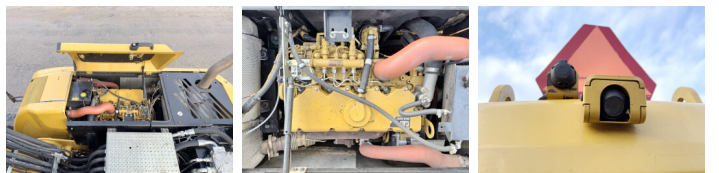

Available at Boss Machinery! This Caterpillar M313D Wheeled Excavator from 2015 has an engine power of 102 kW and counts 12353 operational hours. Always worked in The Netherlands. The total weight of this Caterpillar M313D is 13500 kg and the dimensions are 8.50 x 2.54 x 3.13. Furthermore, this M313D is equipped with Heated Seat, Hızlı kuplör, Radio, Klima, Bluetooth, Ekstra hidrolik iğlevi, Çekiç fonksiyonu, Merkezi yağlama. The Caterpillar Wheeled Excavator also has a CE marking. Do you want more information or do you want to try the Caterpillar M313D at our yard? Please let us know.

Maten / Gewichten

Boyutlar U*G*Y 8.50 x 2.54 x 3.13
Ağırlık 13500

Technische informatie

Sürücü yapılandırmaları 4x4

Motor informatie

Motor markası Caterpillar
Engine model C4.4
Silindirler 4
Turbo
KW cinsinden kapasite 102

BOSS

MACHINERY

Banden / Rupsen

40% 40% 10.00-20
40% 40% 10.00-20

Opties

Heated Seat
H?zl? kuplör
Radio
Klima
Bluetooth
Ekstra hidrolik i?levi
Çekiç fonksiyonu
Merkezi ya?lama