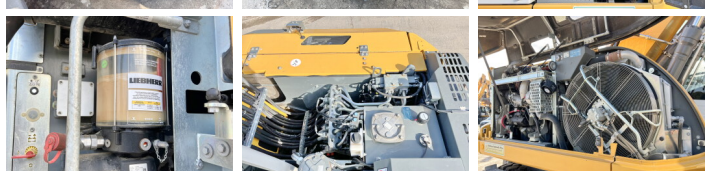

Liebherr

Liebherr A914 Compact Litronic - Likufix

€ 110.000özel

Y?l 2020
Referans numaras? BM006040
Hours 3.012

Algemeen

Tür A914 Compact Litronic -
Likufix
Yer Veldhoven, Netherlands
First owner
Certificaat CE
Chassis nummer WLHZ1507HZK120694
Available at Boss
Machinery! This Liebherr
A914 Compact Litronic -
Likufix Wheeled Excavator
from 2020 has an engine
power of 105 kW and counts
3012 operational hours.
Bought from the first owner.
The total weight of this
Liebherr A914 Compact
Litronic - Likufix is 16500
kg and the dimensions are
7.85 x 2.54 x 3.16.
Furthermore, this A914
Compact Litronic - Likufix is
equipped with Klima, MP
Rotation Lines, Heated Seat,
Bluetooth, Backup alarm,
H?zl? kuplör, Camera, Radio,
AdBlue, Ekstra hidrolik
i?levi, Çekiç fonksiyonu,
Merkezi ya?lama. The
Liebherr Wheeled Excavator
also has a CE marking. Do
you want more information
or do you want to try the
Liebherr A914 Compact
Litronic - Likufix at our
yard? Please let us know.

Aç?klama

Maten / Gewichten

A??rl?k 16500
Boyutlar U*G*Y 7.85 x 2.54 x 3.16

Technische informatie

Sürücü yap?land?rmalar? 4x4

BOSS
MACHINERY

Motor informatie

Motor markas?	FPT
Engine model	F4HF45PE00A
Silindirler	4
Turbo	
KW cinsinden kapasite	105

Banden / Rupsen

60%	40%	40%	40%	10.00-20
30%	30%	40%	40%	10.00-20

Opties

- Klima
- MP Rotation Lines
- Heated Seat
- Bluetooth
- Backup alarm
- H?zl? kupl?r
- Camera
- Radio
- AdBlue
- Ekstra hidroluk i?levi
- Çekiç fonksiyonu
- Merkezi ya?lama