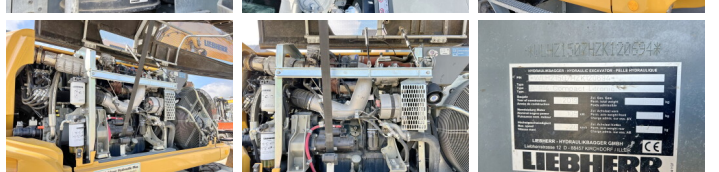

Liebherr

Liebherr A914 Compact Litronic - Likufix

€ 110.000özel

Y?l 2020
Referans numaras? BM006040
Hours 3.012

Algemeen

Tür A914 Compact Litronic -
Likufix
Yer Veldhoven, Netherlands
First owner
Certificaat CE
Chassis nummer WLHZ1507HZK120694
Available at Boss
Machinery! This Liebherr
A914 Compact Litronic -
Likufix Wheeled Excavator
from 2020 has an engine
power of 105 kW and counts
3012 operational hours.
Bought from the first owner.
The total weight of this
Liebherr A914 Compact
Litronic - Likufix is 16500
kg and the dimensions are
7.85 x 2.54 x 3.16.
Furthermore, this A914
Compact Litronic - Likufix is
equipped with Klima, MP
Rotation Lines, Heated Seat,
Bluetooth, Backup alarm,
H?zl? kuplör, Camera, Radio,
AdBlue, Ekstra hidrolik
i?levi, Çekiç fonksiyonu,
Merkezi ya?lama. The
Liebherr Wheeled Excavator
also has a CE marking. Do
you want more information
or do you want to try the
Liebherr A914 Compact
Litronic - Likufix at our
yard? Please let us know.

Aç?klama

Maten / Gewichten

A??rl?k 16500
Boyutlar U*G*Y 7.85 x 2.54 x 3.16

Technische informatie

Sürücü yap?land?rmalar? 4x4

BOSS
MACHINERY

Motor informatie

Motor markas?	FPT
Engine model	F4HF45PE00A
Silindirler	4
Turbo	
KW cinsinden kapasite	105

Banden / Rupsen

60%	40%	40%	40%	10.00-20
30%	30%	40%	40%	10.00-20

Opties

- Klima
- MP Rotation Lines
- Heated Seat
- Bluetooth
- Backup alarm
- H?zl? kupl?r
- Camera
- Radio
- AdBlue
- Ekstra hidroluk i?levi
- Çekiç fonksiyonu
- Merkezi ya?lama