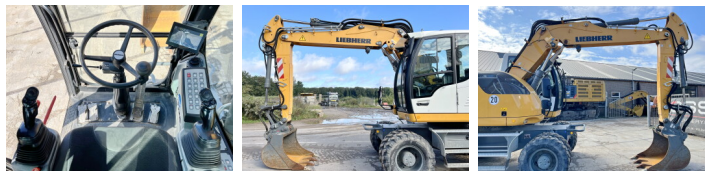

Liebherr

Liebherr A914 Compact Litronic - Likufix

€ 110.000özel

Y?l 2020
Referans numaras? BM006040
Hours 3.012

Algemeen

Tür A914 Compact Litronic -
Likufix
Yer Veldhoven, Netherlands
First owner
Certificaat CE
Chassis nummer WLHZ1507HZK120694
Available at Boss
Machinery! This Liebherr
A914 Compact Litronic -
Likufix Wheeled Excavator
from 2020 has an engine
power of 105 kW and counts
3012 operational hours.
Bought from the first owner.
The total weight of this
Liebherr A914 Compact
Litronic - Likufix is 16500
kg and the dimensions are
7.85 x 2.54 x 3.16.
Furthermore, this A914
Compact Litronic - Likufix is
equipped with Klima, MP
Rotation Lines, Heated Seat,
Bluetooth, Backup alarm,
H?zl? kuplör, Camera, Radio,
AdBlue, Ekstra hidrolik
i?levi, Çekiç fonksiyonu,
Merkezi ya?lama. The
Liebherr Wheeled Excavator
also has a CE marking. Do
you want more information
or do you want to try the
Liebherr A914 Compact
Litronic - Likufix at our
yard? Please let us know.

Aç?klama

Maten / Gewichten

A??rl?k 16500
Boyutlar U*G*Y 7.85 x 2.54 x 3.16

Technische informatie

Sürücü yap?land?rmalar? 4x4

BOSS
MACHINERY

Motor informatie

Motor markas?	FPT
Engine model	F4HF45PE00A
Silindirler	4
Turbo	
KW cinsinden kapasite	105