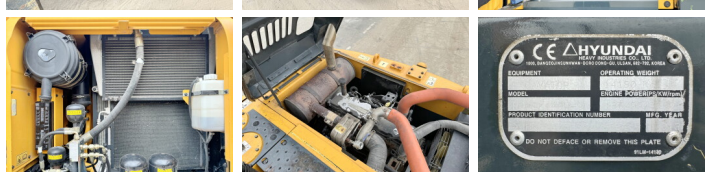

Hyundai

Hyundai R140W-9

BOSS
MACHINERY

Y?l 2013
Referans numaras? BM006133
Hours 9.104

Algemeen

T?r R140W-9
Yer Veldhoven, Netherlands
Certificaat CE
Chassis nummer HHKHZ403HD0000584

Available at Boss Machinery! This Hyundai R140W-9 Wheeled Excavator from 2013 has an engine power of 99 kW and counts 9104 operational hours. The total weight of this Hyundai R140W-9 is 14180 kg and the dimensions are 8.20 x 2.55 x 3.20. Furthermore, this R140W-9 is equipped with Radio, H?zli? kupl?r, Bluetooth, Klima, Ekstra hidrolik i?levi, ?ekic? fonksiyonu. The Hyundai Wheeled Excavator also has a CE marking. Do you want more information or do you want to try the Hyundai R140W-9 at our yard? Please let us know.

Maten / Gewichten

Boyutlar U*G*Y 8.20 x 2.55 x 3.20
A??rl?k 14180

Technische informatie

German Machine

Motor informatie

Motor markas? Cummins
Engine model QSB 6.7L
Silindirler 4
Turbo
KW cinsinden kapasite 99

Banden / Rupsen

40% 40% 10.00-20
40% 40%

Opties

Radio

Hızlı kuplör

Bluetooth

Klima

Ekstra hidrolik i?levi