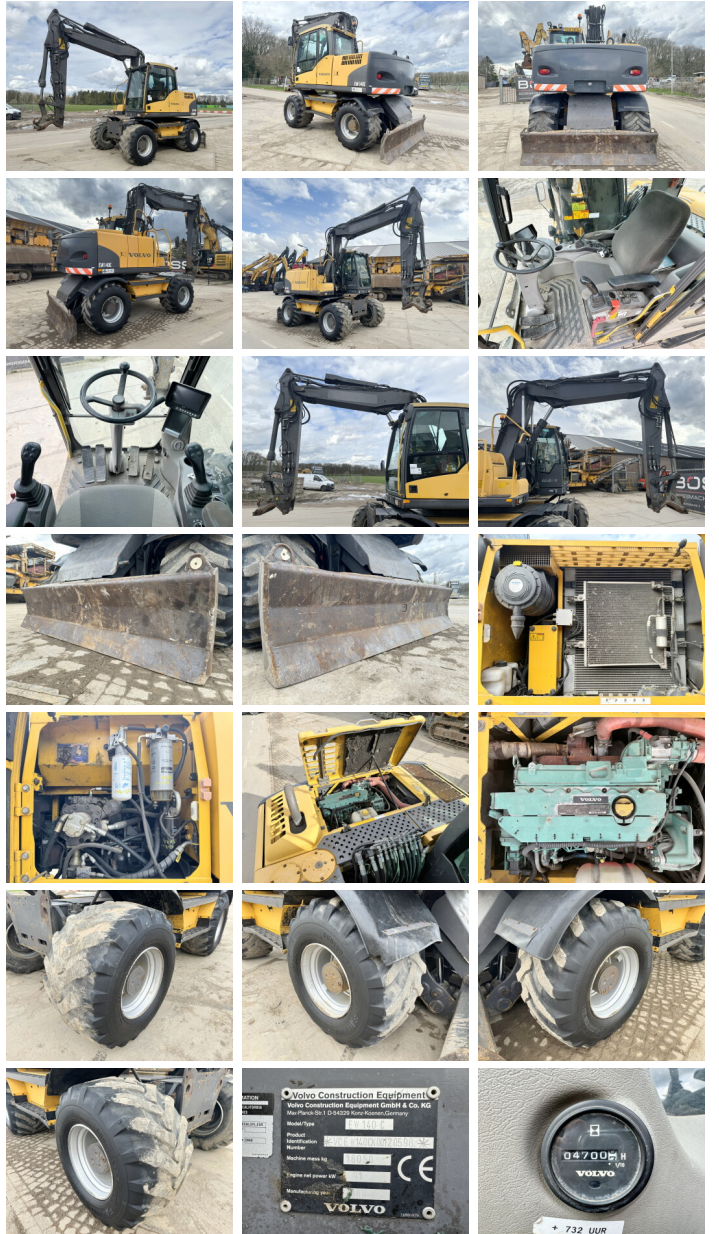

Volvo

Volvo EW140C

BOSS
MACHINERY

€ 32.500özel

Y?l 2008
Referans numaras? BM005705
Hours 16.000

Algemeen

Tür EW140C
Yer Veldhoven, Netherlands
Dutch vehicle
Certificaat CE + EPA
Chassis nummer VCEW140CK00120598

Aç?klama

Available at Boss Machinery! This Volvo EW140C Wheeled Excavator from 2008 has an engine power of 91 kW and counts 16000 operational hours. Always worked in The Netherlands. The total weight of this Volvo EW140C is 16050 kg and the dimensions are 7.80 x 2.60 x 3.25. Furthermore, this EW140C is equipped with Radio, Beacon, H?zl? kuplör, Klima, Ekstra hidrolik i?levi, Çekiç fonksiyonu. The Volvo Wheeled Excavator also has a CE + EPA marking. Do you want more information or do you want to try the Volvo EW140C at our yard? Please let us know.

Maten / Gewichten

Boyutlar U*G*Y 7.80 x 2.60 x 3.25
A??rl?k 16050

Motor informatie

Motor markas? Volvo
Engine model D5E
KW cinsinden kapasite 91

Banden / Rupsen

20% 40% 600/50-22.5
40% 40% 600/50-22.5

Opties

Radio