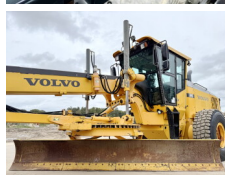

Volvo

Volvo G990

BOSS
MACHINERY

Y?l **2014**
Referans numaras? **BM006011**
Hours **7.530**

Algemeen

T?r **G990**
Yer **Veldhoven, Netherlands**
Certificaat **EPA**
Available at Boss Machinery! This Volvo G990 Grader from 2014 has an engine power of 202 kW and counts 7530 operational hours. The total weight of this Volvo G990 is 23920 kg and the dimensions are 11.50 x 2.80 x 3.30. Furthermore, this G990 is equipped with Radio, Backup alarm, Klima, Beacon, Heated Seat, Camera. The Volvo Grader also has a EPA marking. Do you want more information or do you want to try the Volvo G990 at our yard? Please let us know.

Aç?klama

Maten / Gewichten

A??rl?k **23920**
Boyutlar U*G*Y **11.50 x 2.80 x 3.30**

Technische informatie

S?r?c? yap?land?rmalar? **6x4**

Motor informatie

Motor markas? **Volvo**
Engine model **D9B**
Silindirler **6**
Turbo
KW cinsinden kapasite **202**

Banden / Rupsen

90% 90% **20.5R25**
90% 90% **20.5R25**
90% 90% **20.5R25**

Opties

Radio

Backup alarm
Klima
Beacon
Heated Seat
Camera