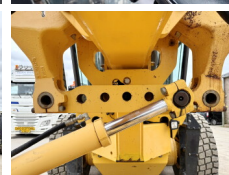

Volvo

Volvo G990

BOSS
MACHINERY

Y?l **2014**
Referans numaras? **BM006011**
Hours **7.530**

Algemeen

T?r **G990**
Yer **Veldhoven, Netherlands**
Certificaat **EPA**
Available at Boss Machinery! This Volvo G990 Grader from 2014 has an engine power of 202 kW and counts 7530 operational hours. The total weight of this Volvo G990 is 23920 kg and the dimensions are 11.50 x 2.80 x 3.30. Furthermore, this G990 is equipped with Radio, Backup alarm, Klima, Beacon, Heated Seat, Camera. The Volvo Grader also has a EPA marking. Do you want more information or do you want to try the Volvo G990 at our yard? Please let us know.

Banden / Rupsen

90% 90% **20.5R25**
90% 90% **20.5R25**
90% 90% **20.5R25**

Opties

Radio

Backup alarm
Klima
Beacon
Heated Seat
Camera