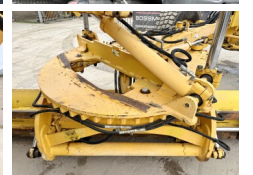

Volvo

Volvo G990

BOSS
MACHINERY

Y?l **2014**
Referans numaras? **BM006011**
Hours **7.530**

Algemeen

T?r **G990**
Yer **Veldhoven, Netherlands**
Certificaat **EPA**
Available at Boss Machinery! This Volvo G990 Grader from 2014 has an engine power of 202 kW and counts 7530 operational hours. The total weight of this Volvo G990 is 23920 kg and the dimensions are 11.50 x 2.80 x 3.30. Furthermore, this G990 is equipped with Radio, Backup alarm, Klima, Beacon, Heated Seat, Camera. The Volvo Grader also has a EPA marking. Do you want more information or do you want to try the Volvo G990 at our yard? Please let us know.

Banden / Rupsen

90% 90% **20.5R25**
90% 90% **20.5R25**
90% 90% **20.5R25**

Opties

Radio

Backup alarm
Klima
Beacon
Heated Seat
Camera