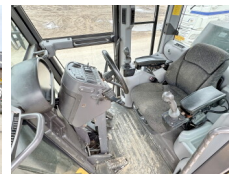

Volvo

Volvo G990

BOSS
MACHINERY

Y?l **2014**
Referans numaras? **BM006011**
Hours **7.530**

Algemeen

T?r **G990**
Yer **Veldhoven, Netherlands**
Certificaat **EPA**
Available at Boss Machinery! This Volvo G990 Grader from 2014 has an engine power of 202 kW and counts 7530 operational hours. The total weight of this Volvo G990 is 23920 kg and the dimensions are 11.50 x 2.80 x 3.30. Furthermore, this G990 is equipped with Radio, Backup alarm, Klima, Beacon, Heated Seat, Camera. The Volvo Grader also has a EPA marking. Do you want more information or do you want to try the Volvo G990 at our yard? Please let us know.

Banden / Rupsen

90% 90% **20.5R25**
90% 90% **20.5R25**
90% 90% **20.5R25**

Opties

Radio

Backup alarm
Klima
Beacon
Heated Seat
Camera