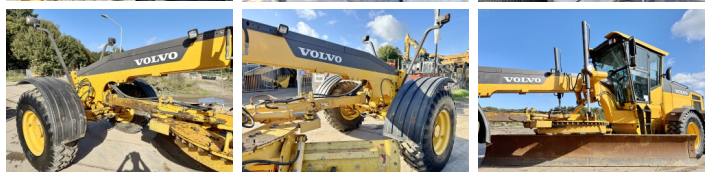

Volvo

Volvo G960B

BOSS
MACHINERY

€ 67.500özel

Y?l 2014
Referans numaras? BM006012
Hours 10.283

Algemeen

Tür G960B
Yer Veldhoven, Netherlands
Certificaat EPA
Available at Boss Machinery! This Volvo G960B Grader from 2014 has an engine power of 191 kW and counts 10283 operational hours. The total weight of this Volvo G960B is 17970 kg and the dimensions are 9.30 x 2.70 x 3.30. Furthermore, this G960B is equipped with Klima, Radio, Heated Mirrors, Backup alarm, Camera, Beacon. The Volvo Grader also has a EPA marking. Do you want more information or do you want to try the Volvo G960B at our yard? Please let us know.

Maten / Gewichten

A??rl?k 17970
Boyutlar U*G*Y 9.30 x 2.70 x 3.30

Technische informatie

Sürücü yap?land?rmalar? 6x4

Motor informatie

Motor markas? Volvo
Engine model D8H
Silindirler 6
Turbo
KW cinsinden kapasite 191

Banden / Rupsen

60% 60% 17.5R25
60% 60% 17.5R25
60% 60% 17.5R25

HOURMETER
GRADER HRS 10283.0
ENGINE HRS 06914.0