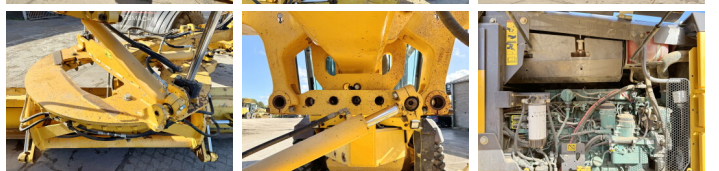

Volvo

Volvo G960B

BOSS
MACHINERY

€ 67.500özel

Y?l 2014
Referans numaras? BM006012
Hours 10.283

Algemeen

Tür G960B
Yer Veldhoven, Netherlands
Certificaat EPA
Available at Boss Machinery! This Volvo G960B Grader from 2014 has an engine power of 191 kW and counts 10283 operational hours. The total weight of this Volvo G960B is 17970 kg and the dimensions are 9.30 x 2.70 x 3.30. Furthermore, this G960B is equipped with Klima, Radio, Heated Mirrors, Backup alarm, Camera, Beacon. The Volvo Grader also has a EPA marking. Do you want more information or do you want to try the Volvo G960B at our yard? Please let us know.

Maten / Gewichten

A??rl?k 17970
Boyutlar U*G*Y 9.30 x 2.70 x 3.30

Technische informatie

Sürücü yap?land?rmalar? 6x4

Motor informatie

Motor markas? Volvo
Engine model D8H
Silindirler 6
Turbo
KW cinsinden kapasite 191

Banden / Rupsen

60% 60% 17.5R25
60% 60% 17.5R25
60% 60% 17.5R25

HOURMETER
GRADER HRS 10283.0
ENGINE HRS 06914.0

Opties

Klima
Radio
Heated Mirrors
Backup alarm
Camera
Beacon