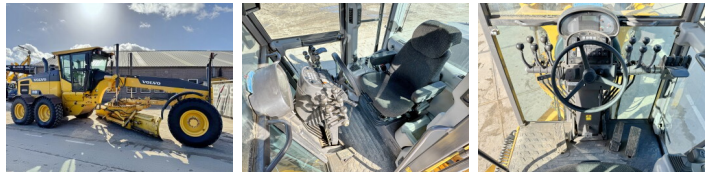

Volvo

Volvo G960B

BOSS
MACHINERY

€ 67.500özel

Y?l 2014
Referans numaras? BM006012
Hours 10.283

Algemeen

Tür G960B
Yer Veldhoven, Netherlands
Certificaat EPA
Available at Boss Machinery! This Volvo G960B Grader from 2014 has an engine power of 191 kW and counts 10283 operational hours. The total weight of this Volvo G960B is 17970 kg and the dimensions are 9.30 x 2.70 x 3.30. Furthermore, this G960B is equipped with Klima, Radio, Heated Mirrors, Backup alarm, Camera, Beacon. The Volvo Grader also has a EPA marking. Do you want more information or do you want to try the Volvo G960B at our yard? Please let us know.

Maten / Gewichten

A??rl?k 17970
Boyutlar U*G*Y 9.30 x 2.70 x 3.30

Technische informatie

Sürücü yap?land?rmalar? 6x4

Motor informatie

Motor markas? Volvo
Engine model D8H
Silindirler 6
Turbo
KW cinsinden kapasite 191

Banden / Rupsen

60% 60% 17.5R25
60% 60% 17.5R25
60% 60% 17.5R25

HOURMETER
GRADER HRS 10283.0
ENGINE HRS 06914.0