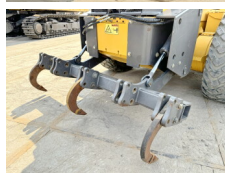

## Algemeen

Tür G970  
Yer Veldhoven, Netherlands  
Certificaat EPA  
Available at Boss Machinery! This Volvo G970 Grader from 2015 has an engine power of 242 kW and counts 15253 operational hours. The total weight of this Volvo G970 is 20680 kg and the dimensions are 11.20 x 2.85 x 3.45. Furthermore, this G970 is equipped with Automatic Wipers, Klima, Heated Cab, Beacon, Ekstra hidrolik i?levi. The Volvo Grader also has a EPA marking. Do you want more information or do you want to try the Volvo G970 at our yard? Please let us know.

## Banden / Rupsen

50% 50% 20.5R25  
50% 50% 20.5R25  
50% 50% 20.5R25