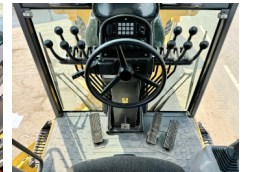

Volvo

Volvo G970 + RIPPER

BOSS
MACHINERY

€ 69.500özel

Y?l 2015
Referans numaras? BM005870
Hours 15.253

Algemeen

Tür G970
Yer Veldhoven, Netherlands
Certificaat EPA
Available at Boss Machinery! This Volvo G970 Grader from 2015 has an engine power of 242 kW and counts 15253 operational hours. The total weight of this Volvo G970 is 20680 kg and the dimensions are 11.20 x 2.85 x 3.45. Furthermore, this G970 is equipped with Automatic Wipers, Klima, Heated Cab, Beacon, Ekstra hidrolik i?levi. The Volvo Grader also has a EPA marking. Do you want more information or do you want to try the Volvo G970 at our yard? Please let us know.

Maten / Gewichten

Boyutlar U*G*Y 11.20 x 2.85 x 3.45
A??rl?k 20680

Technische informatie

Sürücü yap?land?rmalar? 6x4

Motor informatie

Motor markas? Volvo
Engine model D9B
Silindirler 6
Turbo
KW cinsinden kapasite 242

Banden / Rupsen

50% 50% 20.5R25
50% 50% 20.5R25
50% 50% 20.5R25