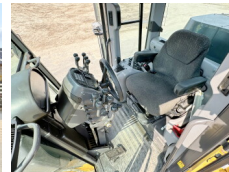

Volvo

Volvo G970 + RIPPER

BOSS
MACHINERY

€ 69.500özel

Y?l 2015
Referans numaras? BM005870
Hours 15.253

Algemeen

Tür G970
Yer Veldhoven, Netherlands
Certificaat EPA
Available at Boss Machinery! This Volvo G970 Grader from 2015 has an engine power of 242 kW and counts 15253 operational hours. The total weight of this Volvo G970 is 20680 kg and the dimensions are 11.20 x 2.85 x 3.45. Furthermore, this G970 is equipped with Automatic Wipers, Klima, Heated Cab, Beacon, Ekstra hidrolik i?levi. The Volvo Grader also has a EPA marking. Do you want more information or do you want to try the Volvo G970 at our yard? Please let us know.

Maten / Gewichten

Boyutlar U*G*Y 11.20 x 2.85 x 3.45
A??rl?k 20680

Technische informatie

Sürücü yap?land?rmalar? 6x4

Motor informatie

Motor markas? Volvo
Engine model D9B
Silindirler 6
Turbo
KW cinsinden kapasite 242

Banden / Rupsen

50% 50% 20.5R25
50% 50% 20.5R25
50% 50% 20.5R25