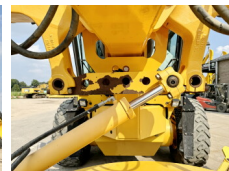

Volvo

Volvo G970 + RIPPER

BOSS
MACHINERY

€ 69.500özel

Y?l 2015
Referans numaras? BM005870
Hours 15.253

Algemeen

Tür G970
Yer Veldhoven, Netherlands
Certificaat EPA
Available at Boss Machinery! This Volvo G970 Grader from 2015 has an engine power of 242 kW and counts 15253 operational hours. The total weight of this Volvo G970 is 20680 kg and the dimensions are 11.20 x 2.85 x 3.45. Furthermore, this G970 is equipped with Automatic Wipers, Klima, Heated Cab, Beacon, Ekstra hidrolik i?levi. The Volvo Grader also has a EPA marking. Do you want more information or do you want to try the Volvo G970 at our yard? Please let us know.

Maten / Gewichten

Boyutlar U*G*Y 11.20 x 2.85 x 3.45
A??rl?k 20680

Technische informatie

Sürücü yap?land?rmalar? 6x4

Motor informatie

Motor markas? Volvo
Engine model D9B
Silindirler 6
Turbo
KW cinsinden kapasite 242

Banden / Rupsen

50% 50% 20.5R25
50% 50% 20.5R25
50% 50% 20.5R25