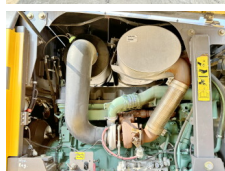

Volvo

Volvo G970 + RIPPER

BOSS
MACHINERY

€ 69.500özel

Y?l 2015
Referans numaras? BM005870
Hours 15.253

Algemeen

Tür G970
Yer Veldhoven, Netherlands
Certificaat EPA
Available at Boss Machinery! This Volvo G970 Grader from 2015 has an engine power of 242 kW and counts 15253 operational hours. The total weight of this Volvo G970 is 20680 kg and the dimensions are 11.20 x 2.85 x 3.45. Furthermore, this G970 is equipped with Automatic Wipers, Klima, Heated Cab, Beacon, Ekstra hidrolik i?levi. The Volvo Grader also has a EPA marking. Do you want more information or do you want to try the Volvo G970 at our yard? Please let us know.

Maten / Gewichten

Boyutlar U*G*Y 11.20 x 2.85 x 3.45
A??rl?k 20680

Technische informatie

Sürücü yap?land?rmalar? 6x4

Motor informatie

Motor markas? Volvo
Engine model D9B
Silindirler 6
Turbo
KW cinsinden kapasite 242

Banden / Rupsen

50% 50% 20.5R25
50% 50% 20.5R25
50% 50% 20.5R25