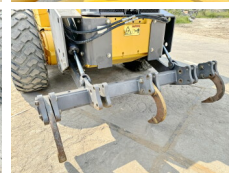

Volvo

Volvo G970 + RIPPER

BOSS
MACHINERY

€ 69.500özel

Y?l 2015
Referans numaras? BM005870
Hours 15.253

Algemeen

Tür G970
Yer Veldhoven, Netherlands
Certificaat EPA
Available at Boss Machinery! This Volvo G970 Grader from 2015 has an engine power of 242 kW and counts 15253 operational hours. The total weight of this Volvo G970 is 20680 kg and the dimensions are 11.20 x 2.85 x 3.45. Furthermore, this G970 is equipped with Automatic Wipers, Klima, Heated Cab, Beacon, Ekstra hidrolik i?levi. The Volvo Grader also has a EPA marking. Do you want more information or do you want to try the Volvo G970 at our yard? Please let us know.

Maten / Gewichten

Boyutlar U*G*Y 11.20 x 2.85 x 3.45
A??rl?k 20680

Technische informatie

Sürücü yap?land?rmalar? 6x4

Motor informatie

Motor markas? Volvo
Engine model D9B
Silindirler 6
Turbo
KW cinsinden kapasite 242

Banden / Rupsen

50% 50% 20.5R25
50% 50% 20.5R25
50% 50% 20.5R25