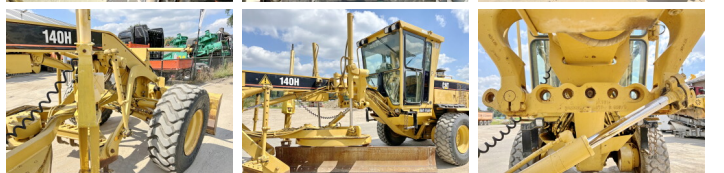

Caterpillar

Caterpillar 140H - CE CERTIFICATE

€ 84.500 özel

Y?l 2006
Referans numaras? BM006001

Algemeen

T?r 140H
Yer Veldhoven, Netherlands
Certificaat CE + EPA

Aç?klama

Available at Boss Machinery! This Caterpillar 140H Grader from 2006 has an engine power of 162 kW and counts 0 operational hours. The total weight of this Caterpillar 140H is 21300 kg and the dimensions are 9.50 x 2.60 x 3.38 . Furthermore, this 140H is equipped with GPS Kit Trimble, Ekstra hidrolik i?levi. The Caterpillar Grader also has a CE + EPA marking. Do you want more information or do you want to try the Caterpillar 140H at our yard? Please let us know.

Maten / Gewichten

A??rl?k 21300
Boyutlar U*G*Y 9.50 x 2.60 x 3.38

Technische informatie

S?r?c? yap?land?rmalar? 6x4

Motor informatie

Motor markas? Caterpillar
Engine model 3176
Silindirler 6
Turbo
KW cinsinden kapasite 162

Banden / Rupsen

90% 90% 17.5R25
70% 70% 17.5R25
70% 70% 17.5R25

BOSS

MACHINERY

Opties

GPS Kit

Trimble

Ekstra hidrolisk i?levi