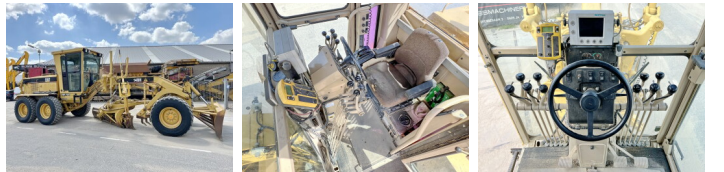

Caterpillar

Caterpillar 140H - CE CERTIFICATE

€ 84.500 özel

Y?l 2006
Referans numaras? BM006001

Algemeen

T?r 140H
Yer Veldhoven, Netherlands
Certificaat CE + EPA

Aç?klama

Available at Boss Machinery! This Caterpillar 140H Grader from 2006 has an engine power of 162 kW and counts 0 operational hours. The total weight of this Caterpillar 140H is 21300 kg and the dimensions are 9.50 x 2.60 x 3.38 . Furthermore, this 140H is equipped with GPS Kit Trimble, Ekstra hidrolik i?levi. The Caterpillar Grader also has a CE + EPA marking. Do you want more information or do you want to try the Caterpillar 140H at our yard? Please let us know.

Maten / Gewichten

A??rl?k 21300
Boyutlar U*G*Y 9.50 x 2.60 x 3.38

Technische informatie

S?r?c? yap?land?rmalar? 6x4

Motor informatie

Motor markas? Caterpillar
Engine model 3176
Silindirler 6
Turbo
KW cinsinden kapasite 162

Banden / Rupsen

90% 90% 17.5R25
70% 70% 17.5R25
70% 70% 17.5R25

BOSS

MACHINERY

Opties

GPS Kit

Trimble

Ekstra hidrolisk i?levi