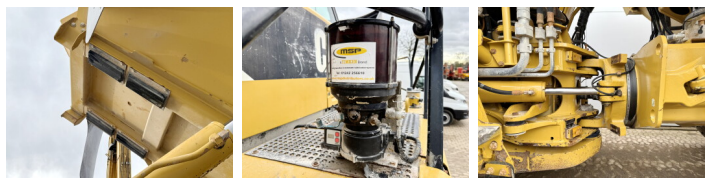

Caterpillar

Caterpillar 740

€ 84.500özel

Y?l 2010
Referans numaras? BM006461
Hours 20.715

Algemeen

Tür 740
Yer Veldhoven, Netherlands
Certificaat CE + EPA
Chassis nummer CAT00740JB1P06113

Aç?klama

Available at Boss Machinery! This Caterpillar 740 Dump Truck from 2010 has an engine power of 338 kW and counts 20715 operational hours. The total weight of this Caterpillar 740 is 34400 kg and the dimensions are 11.00 x 3.40 x 4.03. Furthermore, this 740 is equipped with Radio, Body heating, Klima, Merkezi ya?lama. The Caterpillar Dump Truck also has a CE + EPA marking. Do you want more information or do you want to try the Caterpillar 740 at our yard? Please let us know.

Banden / Rupsen

50% 50% 29.5R25
40% 40% 29.5R25
40% 40% 29.5R25

BOSS

MACHINERY

Opties

Radio

Body heating

Klima