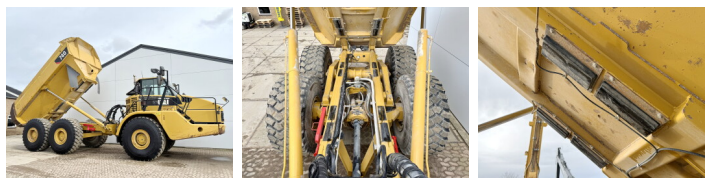

Caterpillar

Caterpillar 740

€ 84.500özel

Y?l 2010
Referans numaras? BM006461
Hours 20.715

Algemeen

Tür 740
Yer Veldhoven, Netherlands
Certificaat CE + EPA
Chassis nummer CAT00740JB1P06113

Aç?klama

Available at Boss Machinery! This Caterpillar 740 Dump Truck from 2010 has an engine power of 338 kW and counts 20715 operational hours. The total weight of this Caterpillar 740 is 34400 kg and the dimensions are 11.00 x 3.40 x 4.03. Furthermore, this 740 is equipped with Radio, Body heating, Klima, Merkezi ya?lama. The Caterpillar Dump Truck also has a CE + EPA marking. Do you want more information or do you want to try the Caterpillar 740 at our yard? Please let us know.

Maten / Gewichten

Boyutlar U*G*Y 11.00 x 3.40 x 4.03
A??rl?k 34400

Technische informatie

Sürücü yap?land?rmalar? 6x6

Motor informatie

Motor markas? Caterpillar
Engine model C15
Silindirler 6
Turbo
KW cinsinden kapasite 338

Banden / Rupsen

50% 50% 29.5R25
40% 40% 29.5R25
40% 40% 29.5R25

BOSS

MACHINERY

Opties

Radio

Body heating

Klima