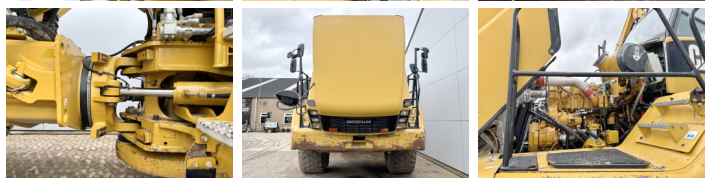

Caterpillar

Caterpillar 740

€ 84.500özel

Y?l 2010
Referans numaras? BM006461
Hours 20.715

Algemeen

Tür 740
Yer Veldhoven, Netherlands
Certificaat CE + EPA
Chassis nummer CAT00740JB1P06113

Aç?klama

Available at Boss Machinery! This Caterpillar 740 Dump Truck from 2010 has an engine power of 338 kW and counts 20715 operational hours. The total weight of this Caterpillar 740 is 34400 kg and the dimensions are 11.00 x 3.40 x 4.03. Furthermore, this 740 is equipped with Radio, Body heating, Klima, Merkezi ya?lama. The Caterpillar Dump Truck also has a CE + EPA marking. Do you want more information or do you want to try the Caterpillar 740 at our yard? Please let us know.

Banden / Rupsen

50% 50% 29.5R25
40% 40% 29.5R25
40% 40% 29.5R25

BOSS

MACHINERY

Opties

Radio

Body heating

Klima