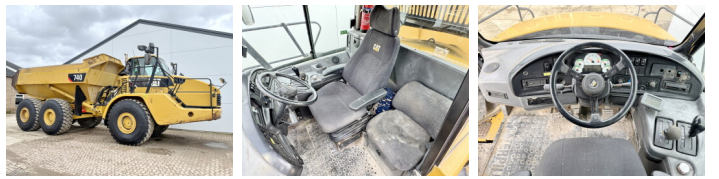

Caterpillar

Caterpillar 740

€ 84.500özel

Y?l 2010
Referans numaras? BM006461
Hours 20.715

Algemeen

Tür 740
Yer Veldhoven, Netherlands
Certificaat CE + EPA
Chassis nummer CAT00740JB1P06113

Aç?klama

Available at Boss Machinery! This Caterpillar 740 Dump Truck from 2010 has an engine power of 338 kW and counts 20715 operational hours. The total weight of this Caterpillar 740 is 34400 kg and the dimensions are 11.00 x 3.40 x 4.03. Furthermore, this 740 is equipped with Radio, Body heating, Klima, Merkezi ya?lama. The Caterpillar Dump Truck also has a CE + EPA marking. Do you want more information or do you want to try the Caterpillar 740 at our yard? Please let us know.

Maten / Gewichten

Boyutlar U*G*Y 11.00 x 3.40 x 4.03
A??rl?k 34400

Technische informatie

Sürücü yap?land?rmalar? 6x6

Motor informatie

Motor markas? Caterpillar
Engine model C15
Silindirler 6
Turbo
KW cinsinden kapasite 338

Banden / Rupsen

50% 50% 29.5R25
40% 40% 29.5R25
40% 40% 29.5R25

BOSS

MACHINERY

Opties

Radio

Body heating

Klima