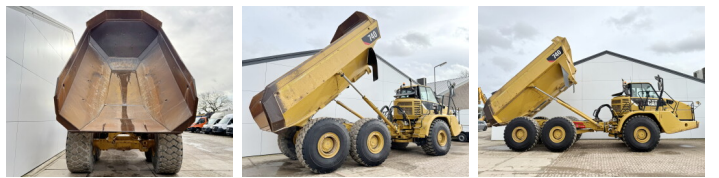

Caterpillar

Caterpillar 740

€ 84.500özel

Y?l 2010
Referans numaras? BM006461
Hours 20.715

Algemeen

Tür 740
Yer Veldhoven, Netherlands
Certificaat CE + EPA
Chassis nummer CAT00740JB1P06113

Aç?klama

Available at Boss Machinery! This Caterpillar 740 Dump Truck from 2010 has an engine power of 338 kW and counts 20715 operational hours. The total weight of this Caterpillar 740 is 34400 kg and the dimensions are 11.00 x 3.40 x 4.03. Furthermore, this 740 is equipped with Radio, Body heating, Klima, Merkezi ya?lama. The Caterpillar Dump Truck also has a CE + EPA marking. Do you want more information or do you want to try the Caterpillar 740 at our yard? Please let us know.

Maten / Gewichten

Boyutlar U*G*Y 11.00 x 3.40 x 4.03
A??rl?k 34400

Technische informatie

Sürücü yap?land?rmalar? 6x6

Motor informatie

Motor markas? Caterpillar
Engine model C15
Silindirler 6
Turbo
KW cinsinden kapasite 338

Banden / Rupsen

50% 50% 29.5R25
40% 40% 29.5R25
40% 40% 29.5R25

BOSS

MACHINERY

Opties

Radio

Body heating

Klima