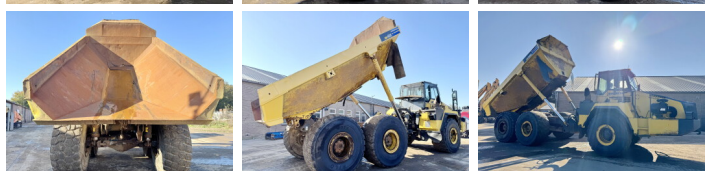

Komatsu

Komatsu HM400-2

€ 39.500özel

Y?l 2008
Referans numaras? BM006289
Hours 17.326

Algemeen

Tür HM400-2
Yer Veldhoven, Netherlands

Dutch vehicle

Overig Extra Tire + Rim Included

Certificaat CE + EPA

Chassis nummer KMTHM007T26002492

Aç?klama

Available at Boss Machinery! This Komatsu HM400-2 Dump Truck from 2008 has an engine power of 327 kW and counts 17326 operational hours. Always worked in The Netherlands. The total weight of this Komatsu HM400-2 is 32770 kg and the dimensions are 11.40 x 3.50 x 3.74 . Furthermore, this HM400-2 is equipped with Beacon, Heated Windscreen, Klima, Radio, Camera. The Komatsu Dump Truck also has a CE + EPA marking. Do you want more information or do you want to try the Komatsu HM400-2 at our yard? Please let us know.

Maten / Gewichten

Boyutlar U*G*Y 11.40 x 3.50 x 3.74
A??rl?k 32770

Technische informatie

Sürücü yap?land?rmalar? 6x6

Motor informatie

Motor markas? Komatsu
Engine model SAA6D140E-5
Silindirler 6
Turbo
KW cinsinden kapasite 327

BOSS

MACHINERY