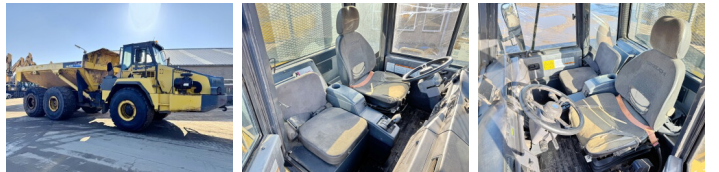

Komatsu

Komatsu HM400-2

€ 39.500özel

Y?l 2008
Referans numaras? BM006289
Hours 17.326

Algemeen

Tür HM400-2
Yer Veldhoven, Netherlands

Dutch vehicle

Overig Extra Tire + Rim Included

Certificaat CE + EPA

Chassis nummer KMTHM007T26002492

Aç?klama

Available at Boss Machinery! This Komatsu HM400-2 Dump Truck from 2008 has an engine power of 327 kW and counts 17326 operational hours. Always worked in The Netherlands. The total weight of this Komatsu HM400-2 is 32770 kg and the dimensions are 11.40 x 3.50 x 3.74 . Furthermore, this HM400-2 is equipped with Beacon, Heated Windscreen, Klima, Radio, Camera. The Komatsu Dump Truck also has a CE + EPA marking. Do you want more information or do you want to try the Komatsu HM400-2 at our yard? Please let us know.

Maten / Gewichten

Boyutlar U*G*Y 11.40 x 3.50 x 3.74
A??rl?k 32770

Technische informatie

Sürücü yap?land?rmalar? 6x6

Motor informatie

Motor markas? Komatsu
Engine model SAA6D140E-5
Silindirler 6
Turbo
KW cinsinden kapasite 327

BOSS

MACHINERY