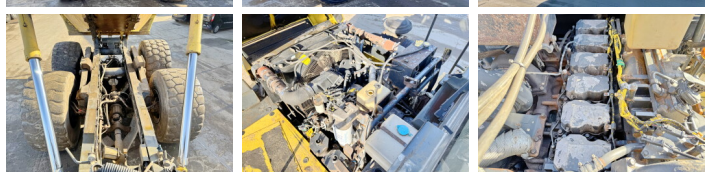

Komatsu

Komatsu HM400-2

€ 39.500özel

Y?l 2008
Referans numaras? BM006289
Hours 17.326

Algemeen

Tür HM400-2
Yer Veldhoven, Netherlands

Dutch vehicle

Overig Extra Tire + Rim Included

Certificaat CE + EPA

Chassis nummer KMTHM007T26002492

Aç?klama

Available at Boss Machinery! This Komatsu HM400-2 Dump Truck from 2008 has an engine power of 327 kW and counts 17326 operational hours. Always worked in The Netherlands. The total weight of this Komatsu HM400-2 is 32770 kg and the dimensions are 11.40 x 3.50 x 3.74 . Furthermore, this HM400-2 is equipped with Beacon, Heated Windscreen, Klima, Radio, Camera. The Komatsu Dump Truck also has a CE + EPA marking. Do you want more information or do you want to try the Komatsu HM400-2 at our yard? Please let us know.

Maten / Gewichten

Boyutlar U*G*Y 11.40 x 3.50 x 3.74
A??rl?k 32770

Technische informatie

Sürücü yap?land?rmalar? 6x6

Motor informatie

Motor markas? Komatsu
Engine model SAA6D140E-5
Silindirler 6
Turbo
KW cinsinden kapasite 327

BOSS

MACHINERY