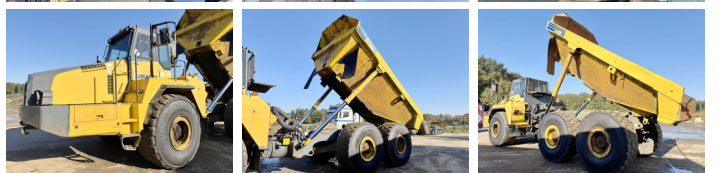

Komatsu

Komatsu HM400-2

€ 39.500özel

Y?l 2008
Referans numaras? BM006289
Hours 17.326

Algemeen

Tür HM400-2
Yer Veldhoven, Netherlands

Dutch vehicle

Overig Extra Tire + Rim Included

Certificaat CE + EPA

Chassis nummer KMTHM007T26002492

Aç?klama

Available at Boss Machinery! This Komatsu HM400-2 Dump Truck from 2008 has an engine power of 327 kW and counts 17326 operational hours. Always worked in The Netherlands. The total weight of this Komatsu HM400-2 is 32770 kg and the dimensions are 11.40 x 3.50 x 3.74 . Furthermore, this HM400-2 is equipped with Beacon, Heated Windscreen, Klima, Radio, Camera. The Komatsu Dump Truck also has a CE + EPA marking. Do you want more information or do you want to try the Komatsu HM400-2 at our yard? Please let us know.

Maten / Gewichten

Boyutlar U*G*Y 11.40 x 3.50 x 3.74
A??rl?k 32770

Technische informatie

Sürücü yap?land?rmalar? 6x6

Motor informatie

Motor markas? Komatsu
Engine model SAA6D140E-5
Silindirler 6
Turbo
KW cinsinden kapasite 327

BOSS

MACHINERY