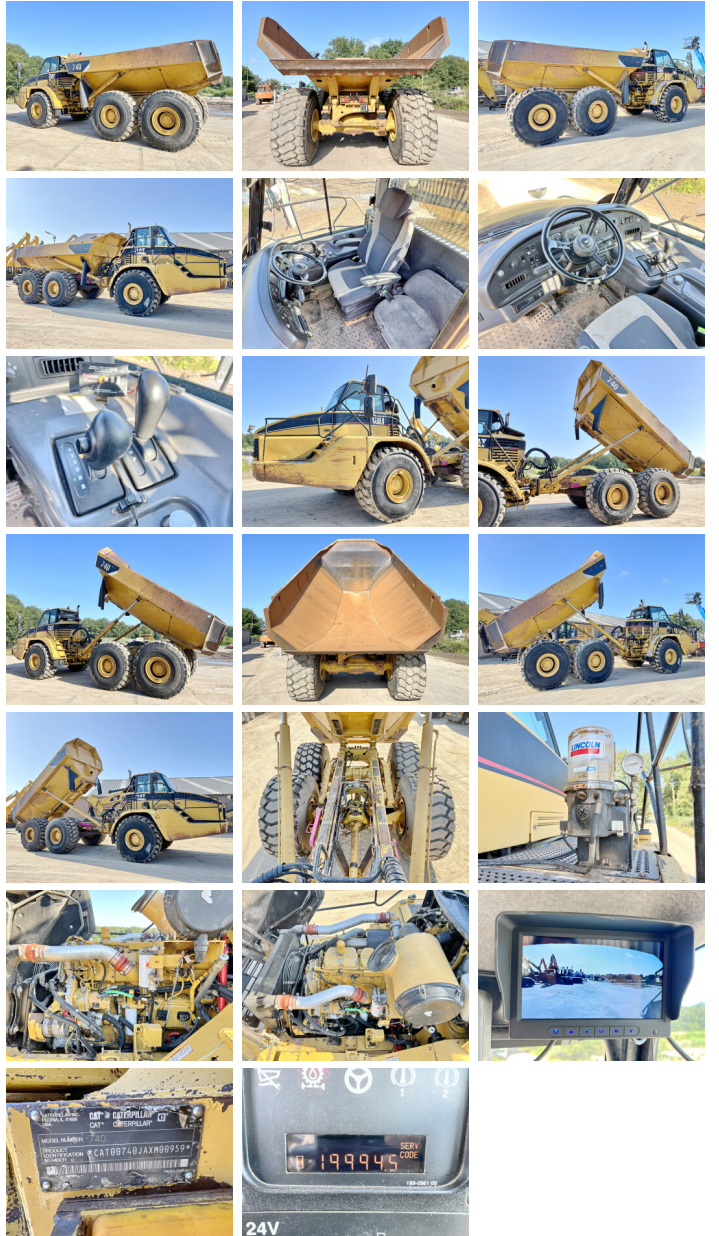

Caterpillar

Caterpillar 740

BOSS
MACHINERY

Y?l **2003**
Referans numaras? **BM006027**
Hours **19.994**

Algemeen

T?r **740**
Yer **Veldhoven, Netherlands**
Certificaat **CE**

Available at Boss Machinery! This Caterpillar 740 Dump Truck from 2003 has an engine power of 308 kW and counts 19994 operational hours. The total weight of this Caterpillar 740 is 34127 kg and the dimensions are 11.10 x 3.55 x 3.78. Furthermore, this 740 is equipped with Camera, Klima, Body heating, Radio, Merkezi ya?lama. The Caterpillar Dump Truck also has a CE marking. Do you want more information or do you want to try the Caterpillar 740 at our yard? Please let us know.

Maten / Gewichten

Maksimum y?k kapasitesi **40000 kg**
Boyutlar U*G*Y **11.10 x 3.55 x 3.78**
A??rl?k **34127 kg**

Technische informatie

S?r?c? yap?land?rmalar? **6x6**

Motor informatie

Motor markas? **Caterpillar**
Engine model **3406**
Silindirler **6**
Turbo
KW cinsinden kapasite **308**

Banden / Rupsen

70% 70% **29.5R25**
70% 70% **29.5R25**
70% 70% **29.5R25**