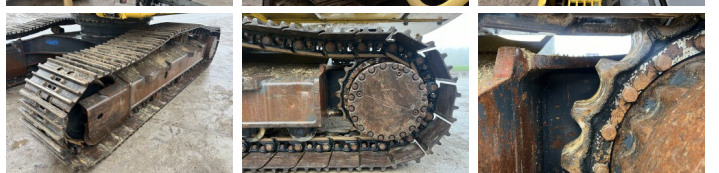

Komatsu

Komatsu PC290NLC-7K + Wimmer Jura Luna 3.100 Drill 2006

€ 69.500özel

Y?l 2003
Referans numaras? BM005484
Hours 24.793

Algemeen

Tür PC290NLC-7K + Wimmer
Jura Luna 3.100 Drill 2006
Yer Veldhoven, Netherlands
Certificaat CE
Chassis nummer K40190 + AB135
Available at Boss
Machinery! This Komatsu
PC290NLC-7K + Wimmer
Jura Luna 3.100 Drill 2006
Drill from 2003 has an
engine power of 134 kW and
counts 24793 operational
hours. The total weight of
this Komatsu PC290NLC-7K
+ Wimmer Jura Luna 3.100
Drill 2006 is 28430 kg and
the dimensions are -.
Furthermore, this
PC290NLC-7K + Wimmer
Jura Luna 3.100 Drill 2006 is
equipped with Klima, Radio,
Merkezi ya?lama. The
Komatsu Drill also has a CE
marking. Do you want more
information or do you want
to try the Komatsu
PC290NLC-7K + Wimmer
Jura Luna 3.100 Drill 2006 at
our yard? Please let us know.

Aç?klama

Maten / Gewichten

A??rl?k 28430

Motor informatie

Motor markas? Komatsu
Engine model SAA6D102E-2
Silindirler 6
Turbo
KW cinsinden kapasite 134

BOSS

MACHINERY

Banden / Rupsen