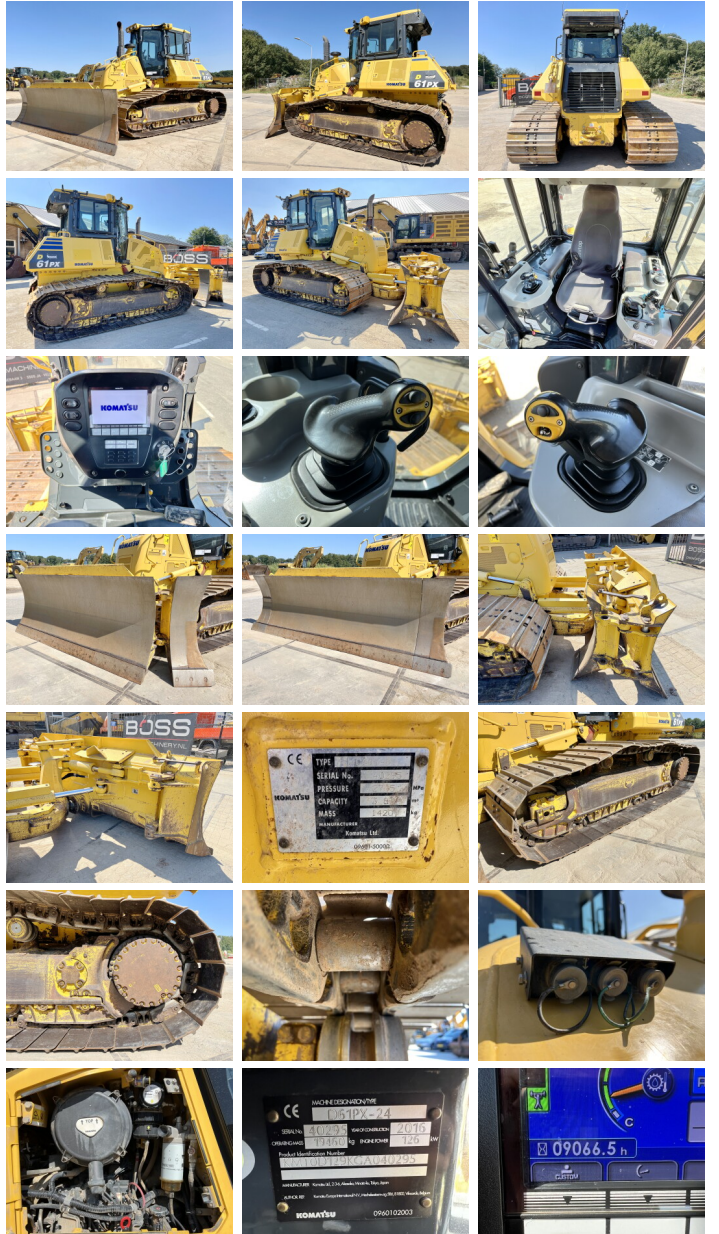

Komatsu

Komatsu D61PX-24

BOSS
MACHINERY

Y?l **2016**
Referans numaras? **BM006140**
Hours **9.066**

Algemeen

T?r D61PX-24 - CE machine
Yer Veldhoven, Netherlands
Certificaat CE
Chassis nummer 40295

Available at Boss Machinery! This Komatsu D61PX-24 - CE machine Dozer from 2016 has an engine power of 126 kW and counts 9066 operational hours. The total weight of this Komatsu D61PX-24 - CE machine is 19460 kg and the dimensions are 6.00 x 3.00 x 3.15. Furthermore, this D61PX-24 - CE machine is equipped with Klima, Heated Cab, Radio. The Komatsu Dozer also has a CE marking. Do you want more information or do you want to try the Komatsu D61PX-24 - CE machine at our yard? Please let us know.

Aç?klama

Maten / Gewichten

A??rl?k 19460
Boyutlar U*G*Y 6.00 x 3.00 x 3.15

Technische informatie

German Machine

Motor informatie

Motor markas? Komatsu
Engine model SAA6D107E-3-A
Silindirler 6
Turbo
KW cinsinden kapasite 126

Banden / Rupsen

Plaka % 40
Sprocket % 80
Zincir % 70
Plaka geni?li?i 86 cm

Opties

Klima
Heated Cab
Radio