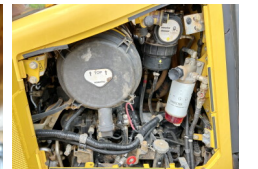

Komatsu

Komatsu D61PXi-24

BOSS
MACHINERY

€ 76.500özel

Y?l 2016
Referans numaras? BM005752
Hours 8.504

Algemeen

Tür D61PXi-24
Yer Veldhoven, Netherlands
Certificaat EPA
Chassis nummer KMT0D129JGBB60127
Available at Boss Machinery! This Komatsu D61PXi-24 Dozer from 2016 has an engine power of 127 kW and counts 8504 operational hours. The total weight of this Komatsu D61PXi-24 is 19580 kg and the dimensions are 6.55 x 3.00 x 3.30 with blade 350cm width. Furthermore, this D61PXi-24 is equipped with Klima, Heated Cab. The Komatsu Dozer also has a EPA marking. Do you want more information or do you want to try the Komatsu D61PXi-24 at our yard? Please let us know.

Aç?klama

Maten / Gewichten

Boyutlar U*G*Y 6.55 x 3.00 x 3.30 with blade 350cm width
A??rl?k 19580

Motor informatie

Motor markas? Komatsu
Engine model SAA6D107E-3
Silindirler 6
Turbo
KW cinsinden kapasite 127

Banden / Rupsen

Sprocket % 80
Zincir % 50
Plaka % 80
Plaka geni?li?i 86cm