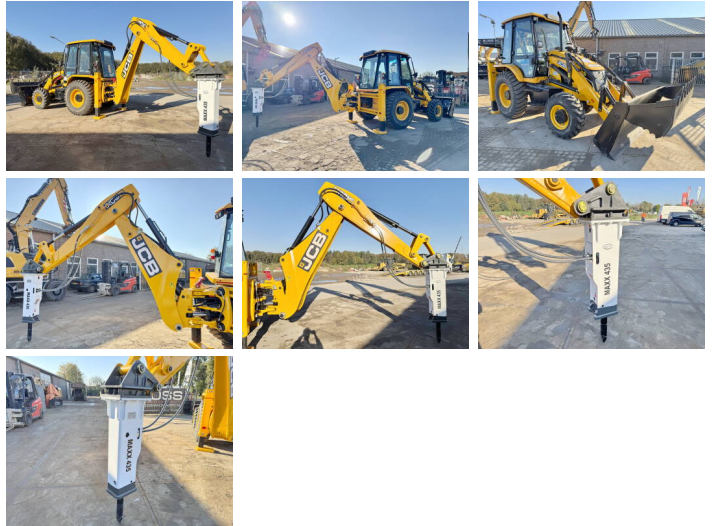

JCB

JCB 3DX / 3CX 4WD + Maxx 435 Hammer

€ 58.000 özel

Y?l 2024
Referans numaras? BM006034
Hours 5

Algemeen

T?r 3DX / 3CX 4WD + Maxx 435 Hammer
Yer Veldhoven, Netherlands
Certificaat NOT FOR SALE IN EU / NO CE MARK
Available at Boss Machinery! This used JCB 3DX / 3CX 4WD + Maxx 435 Hammer Backhoe Loader from 2024 has an engine power of 55 kW and counts 5 operational hours. The total weight of this JCB 3DX / 3CX 4WD + Maxx 435 Hammer is 7460 kg and the dimensions are 5.80 x 2.42 x 3.00. Furthermore, this 3DX / 3CX 4WD + Maxx 435 Hammer is equipped with Radio. The JCB Backhoe Loader also has a NOT FOR SALE IN EU / NO CE MARK marking. Do you want more information or do you want to try the JCB 3DX / 3CX 4WD + Maxx 435 Hammer at our yard? Please let us know.

Aç?klama

Maten / Gewichten

Boyutlar U*G*Y 5.80 x 2.42 x 3.00
A??rl?k 7460

Technische informatie

Fuel Tank: 128L
S?r?c? yap?land?rmalar? 4 x 4

Motor informatie

Motor markas? JCB
Engine model 444TA4-55
Silindirler 4
Turbo

BOSS
MACHINERY

KW cinsinden kapasite 55

Banden / Rupsen

100% 100% 12.5-18

100% 100% 16.9-28

Opties

Radio