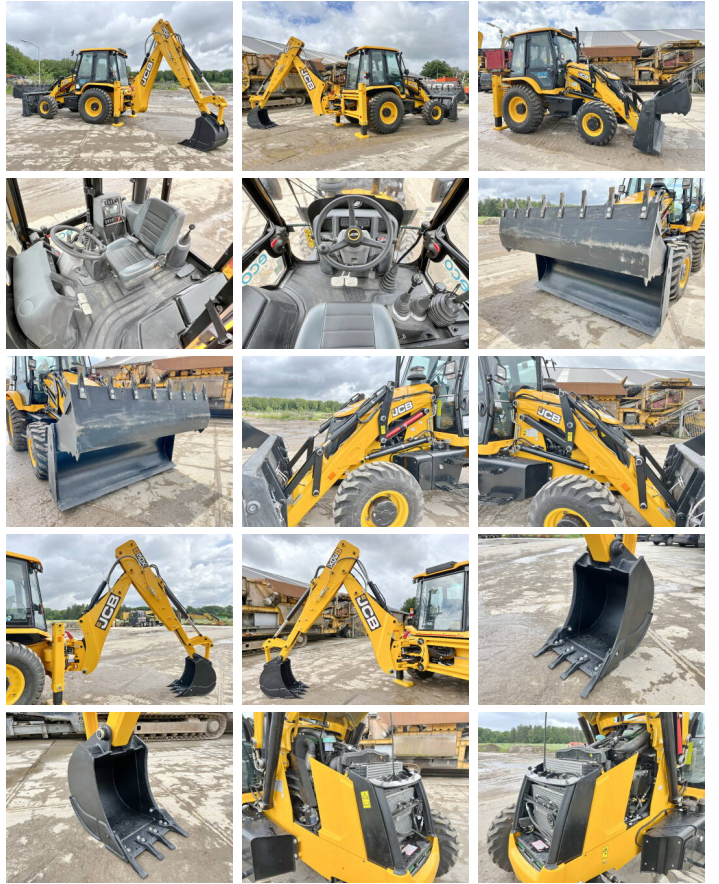

JCB

JCB 3DX / 3CX Super Eco Xpert - Telescopic Boom

€ 64.500özel

Y?l 2024
Referans numaras? BM006013
Hours 4

Algemeen

Tür 3DX / 3CX Super Eco Xpert
4WD - Telescopic Boom
Yer Veldhoven, Netherlands
Certificaat NOT FOR SALE IN EU /
NO CE MARK
Aç?klama Available at Boss
Machinery! This used JCB
3DX / 3CX Super Eco Xpert
4WD - Telescopic Boom
Backhoe Loader from 2024
has an engine power of 55
kW and counts 4 operational
hours. The total weight of
this JCB 3DX / 3CX Super
Eco Xpert 4WD - Telescopic
Boom is 7460 kg and the
dimensions are 5.80 x 2.42 x
3.00. Furthermore, this 3DX /
3CX Super Eco Xpert 4WD -
Telescopic Boom is equipped
with Klima, Telescopic Arm,
Radio, HP Hammer Lines.
The JCB Backhoe Loader
also has a NOT FOR SALE
IN EU / NO CE MARK
marking. Do you want more
information or do you want
to try the JCB 3DX / 3CX
Super Eco Xpert 4WD -
Telescopic Boom at our
yard? Please let us know.

Maten / Gewichten

A??rl?k 7460
Boyutlar U*G*Y 5.80 x 2.42 x 3.00

Technische informatie

Fuel Tank: 128L
Sürücü yap?land?rmalar? 4 x 4

Motor informatie

BOSS
MACHINERY

Motor markas?	JCB
Engine model	444TA4-55
Silindirler	4
Turbo	
KW cinsinden kapasite	55

Banden / Rupsen

100%	100%	12.5-18
100%	100%	16.9-28

Opties

Klima
Telescopic Arm
Radio
HP Hammer Lines