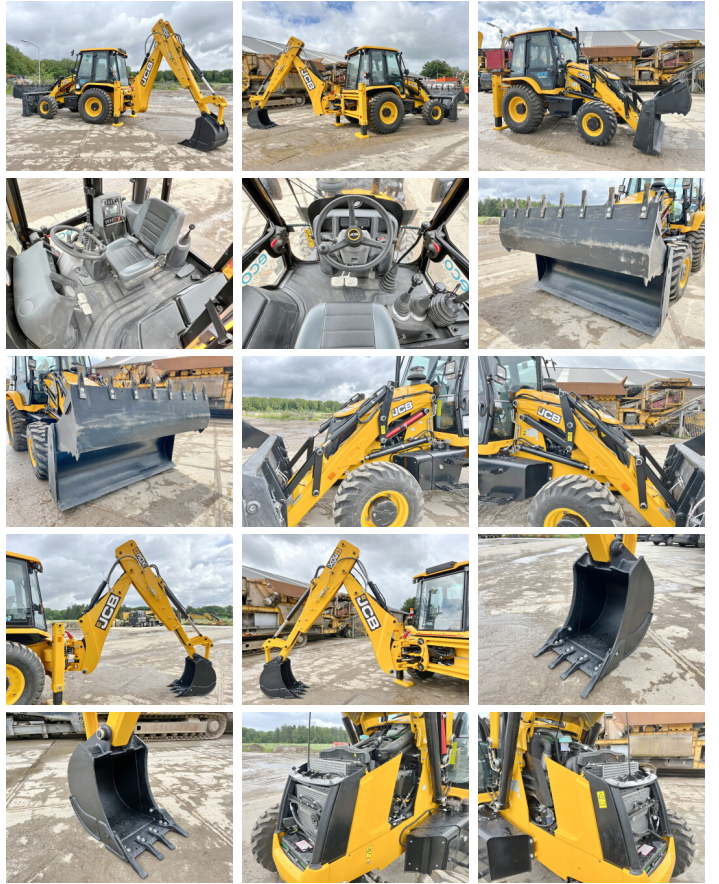

JCB

JCB 3DX / 3CX Super Eco Xpert - Telescopic Boom

€ 64.500özel

Y?l 2024
Referans numaras? BM005936
Hours 4

Algemeen

Tür 3DX / 3CX Super Eco Xpert
4WD - Telescopic Boom
Yer Veldhoven, Netherlands
Certificaat NOT FOR SALE IN EU /
NO CE MARK
Available at Boss Machinery!
This used JCB 3DX / 3CX Super Eco Xpert 4WD - Telescopic Boom Backhoe Loader from 2024 has an engine power of 55 kW and counts 4 operational hours. The total weight of this JCB 3DX / 3CX Super Eco Xpert 4WD - Telescopic Boom is 7460 kg and the dimensions are 5.80 x 2.42 x 3.00. Furthermore, this 3DX / 3CX Super Eco Xpert 4WD - Telescopic Boom is equipped with Telescopic Arm, Radio, HP Hammer Lines, Klima. The JCB Backhoe Loader also has a NOT FOR SALE IN EU / NO CE MARK marking. Do you want more information or do you want to try the JCB 3DX / 3CX Super Eco Xpert 4WD - Telescopic Boom at our yard? Please let us know.

Aç?klama

Maten / Gewichten

Boyutlar U*G*Y 5.80 x 2.42 x 3.00
A??rl?k 7460

Technische informatie

Fuel Tank: 128L
Sürücü yap?land?rmalar? 4 x 4

Motor informatie

BOSS
MACHINERY

Motor markas?	JCB
Engine model	444TA4-55
Silindirler	4
Turbo	
KW cinsinden kapasite	55

Banden / Rupsen

100%	100%	12.5-18
100%	100%	16.9-28

Opties

Telescopic Arm
Radio
HP Hammer Lines
Klima