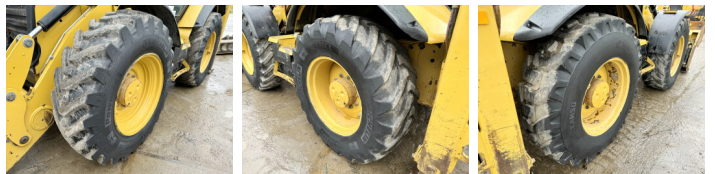

Caterpillar

Caterpillar 434F

BOSS
MACHINERY

€ 42.500 özel

Y?l 2013
Referans numaras? BM005790
Hours 9.181

Algemeen

T?r 434F
Yer Veldhoven, Netherlands
Certificaat CE
Chassis nummer CAT0434FAFLY00251

Available at Boss Machinery! This used Caterpillar 434F Backhoe Loader from 2013 has an engine power of 75 kW and counts 9181 operational hours. The total weight of this Caterpillar 434F is 9490 kg and the dimensions are 5.90 x 2.36 x 3.80.

Aç?klama Furthermore, this 434F is equipped with H?zl? kupl?r, Klima, Ekstra hidrolik i?levi, Çekiç fonksiyonu. The Caterpillar Backhoe Loader also has a CE marking. Do you want more information or do you want to try the Caterpillar 434F at our yard? Please let us know.

Banden / Rupsen

80% 40% 440/80R28
50% 70% 440/80R28

Opties

Hızlı kuplör

Klima

Ekstra hidrolik i?levi

Çekiç fonksiyonu