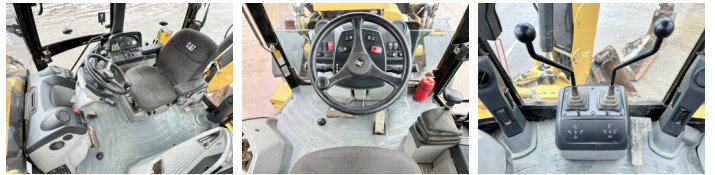

Caterpillar

Caterpillar 434F

BOSS
MACHINERY

€ 42.500 özel

Y?l 2013
Referans numaras? BM005790
Hours 9.181

Algemeen

T?r 434F
Yer Veldhoven, Netherlands
Certificaat CE
Chassis nummer CAT0434FAFLY00251

Available at Boss Machinery! This used Caterpillar 434F Backhoe Loader from 2013 has an engine power of 75 kW and counts 9181 operational hours. The total weight of this Caterpillar 434F is 9490 kg and the dimensions are 5.90 x 2.36 x 3.80.

Aç?klama Furthermore, this 434F is equipped with H?zl? kupl?r, Klima, Ekstra hidrolik i?levi, Çekiç fonksiyonu. The Caterpillar Backhoe Loader also has a CE marking. Do you want more information or do you want to try the Caterpillar 434F at our yard? Please let us know.

Maten / Gewichten

Boyutlar U*G*Y 5.90 x 2.36 x 3.80
A??rl?k 9490

Technische informatie

S?r?c? yap?land?rmalar? 4x4

Motor informatie

Motor markas? Caterpillar
Engine model C4.4
Silindirler 4
Turbo
KW cinsinden kapasite 75

Banden / Rupsen

80% 40% 440/80R28
50% 70% 440/80R28