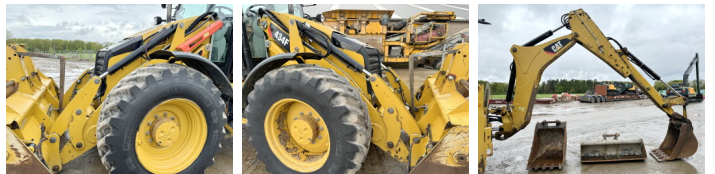

Caterpillar

Caterpillar 434F

BOSS
MACHINERY

€ 42.500 özel

Y?l 2013
Referans numaras? BM005790
Hours 9.181

Algemeen

T?r 434F
Yer Veldhoven, Netherlands
Certificaat CE
Chassis nummer CAT0434FAFLY00251

Available at Boss Machinery! This used Caterpillar 434F Backhoe Loader from 2013 has an engine power of 75 kW and counts 9181 operational hours. The total weight of this Caterpillar 434F is 9490 kg and the dimensions are 5.90 x 2.36 x 3.80.

Aç?klama Furthermore, this 434F is equipped with H?zl? kupl?r, Klima, Ekstra hidrolik i?levi, Çekiç fonksiyonu. The Caterpillar Backhoe Loader also has a CE marking. Do you want more information or do you want to try the Caterpillar 434F at our yard? Please let us know.

Maten / Gewichten

Boyutlar U*G*Y 5.90 x 2.36 x 3.80
A??rl?k 9490

Technische informatie

S?r?c? yap?land?rmalar? 4x4

Motor informatie

Motor markas? Caterpillar
Engine model C4.4
Silindirler 4
Turbo
KW cinsinden kapasite 75

Banden / Rupsen

80% 40% 440/80R28
50% 70% 440/80R28

Opties

Hızlı kuplör

Klima

Ekstra hidrolik i?levi

Çekiç fonksiyonu