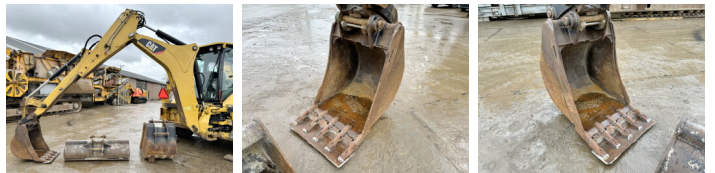

Caterpillar

Caterpillar 434F

BOSS
MACHINERY

€ 42.500 özel

Y?l 2013
Referans numaras? BM005790
Hours 9.181

Algemeen

T?r 434F
Yer Veldhoven, Netherlands
Certificaat CE
Chassis nummer CAT0434FAFLY00251

Available at Boss Machinery! This used Caterpillar 434F Backhoe Loader from 2013 has an engine power of 75 kW and counts 9181 operational hours. The total weight of this Caterpillar 434F is 9490 kg and the dimensions are 5.90 x 2.36 x 3.80.

Aç?klama Furthermore, this 434F is equipped with H?zl? kupl?r, Klima, Ekstra hidrolik i?levi, Çekiç fonksiyonu. The Caterpillar Backhoe Loader also has a CE marking. Do you want more information or do you want to try the Caterpillar 434F at our yard? Please let us know.

Maten / Gewichten

Boyutlar U*G*Y 5.90 x 2.36 x 3.80
A??rl?k 9490

Technische informatie

S?r?c? yap?land?rmalar? 4x4

Motor informatie

Motor markas? Caterpillar
Engine model C4.4
Silindirler 4
Turbo
KW cinsinden kapasite 75

Banden / Rupsen

80% 40% 440/80R28
50% 70% 440/80R28

Opties

Hızlı kuplör

Klima

Ekstra hidrolik i?levi

Çekiç fonksiyonu