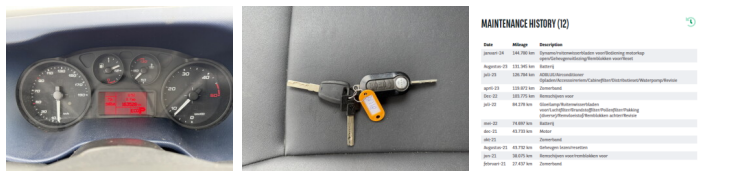

Iveco

Iveco Daily 35S16

€ 20.400 özel

Y?l 2019
Referans numaras? BV000118
Kilometre 163.528

Algemeen

Tür Daily 35S16
Yer Veldhoven, Netherlands
Color Black
Total seats 3
1st registration 24-04-2019
Doors 5
Transmission Automatic
Chassis nummer ZCFC135B305282460
Available from stock at Boss Machinery! This 2019 Iveco Daily 35S16 has 163528 kilometers. The total weight of this Iveco Daily 35S16 is 2300 KG and the dimensions are 5.80 x 1.96 x 2.66 M. Furthermore, this Iveco Daily 35S16 is equipped with AdBlue, Radio, Klima, ESP, Electrical Mirrors, Side Door, Air Suspension Seat, Bluetooth, Camera. Would you like more information or would you like to test the Iveco Daily 35S16 with us? Let us know.

Maten / Gewichten

GVW 3500
Boyutlar U*G*Y 5.80 x 1.96 x 2.66
GCW 7000
Maksimum yük kapasitesi 1200
Wheel base (cm) 352
A??rl?k 2300

Technische informatie

Suspension Parabolic
Brakes Disc brakes
Sürücü yap?land?rmalar? Rear Axle

Motor informatie

Emission Euro 6
Engine power (hp) 160
Engine Capacity (cc) 2287

BOSS

MACHINERY