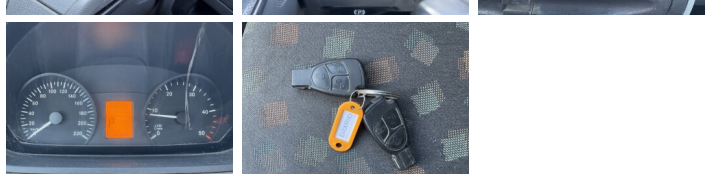

Mercedes-Benz

Mercedes-Benz Vito 111

BOSS
MACHINERY

€ 4.250 özel

Y?l **2008**
Referans numaras? **BV000110**
Kilometre **296.524**

Algemeen

Tür Vito 111
Yer Veldhoven, Netherlands
Total seats 5
Doors 4
1st registration 10-04-2008
Transmission Automaat
Chassis nummer WDF63960313420059

Aç?klama

Available from stock at Boss Machinery! This 2008 Mercedes-Benz Vito 111 has 296524 kilometers. The total weight of this Mercedes-Benz Vito 111 is 1745 KG and the dimensions are 5.00 x 1.91 x 1.83 M. Furthermore, this Mercedes-Benz Vito 111 is equipped with Tow Bar, Radio, Power Steering, Klima, Electrical Mirrors, Lashing Rings, Bluetooth, Climate Control. Would you like more information or would you like to test the Mercedes-Benz Vito 111 with us? Let us know.

Maten / Gewichten

Wheel base (cm) 320
Boyutlar U*G*Y 5.00 x 1.91 x 1.83
Maksimum yük kapasitesi 1025
GVW 2770
A??rl?k 1745

Technische informatie

Suspension Spring
Brakes Disc brakes
Sürücü yap?land?rmalar? Rear Axle

Motor informatie

Engine power (hp) 116
Emission Euro 4
Fuel Diesel
Engine Capacity (cc) 2148