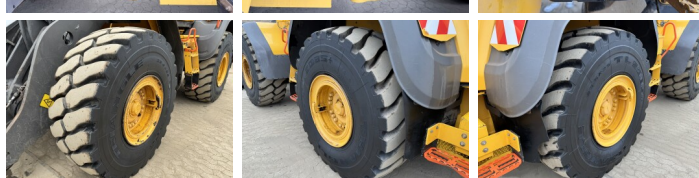

Banden / Rupsen

80% 80%	23.5R25