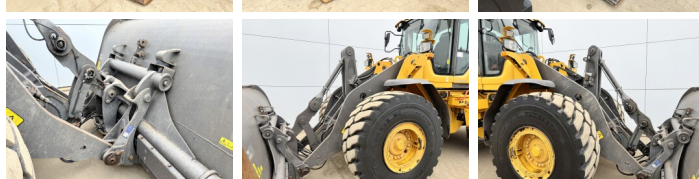

Banden / Rupsen

80% 80%	23.5R25