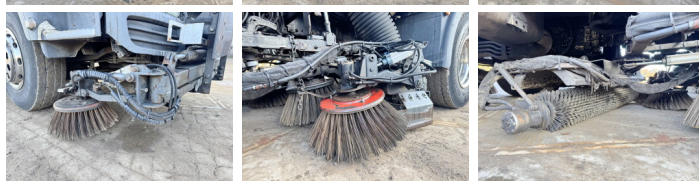

Certificaat

TGS18.320 4x2

Veldhoven, Netherlands

CE

Available at Boss Machinery! This MAN TGS18.320 4x2 Truck from 2008 has an engine power of - kW and has 428411 kilometres on the clock. Always worked in The Netherlands. The total weight of this MAN TGS18.320 4x2 is 13100 kg and the dimensions are 8.20 x 2.50 x 3.00. Furthermore, this TGS18.320 4x2 is equipped with Cruise Control, Air Brakes , Heated Mirrors, Camera, AdBlue, Tachograaf, Electrical Mirrors, Airco, Beacon. The MAN Truck also has CE marking. Do you want more information or do you want to try the MAN TGS18.320 4x2 at our yard? Please let us know.

Opties

Cruise Control

Air Brakes

Heated Mirrors

Camera

AdBlue

Tachograaf

Electrical Mirrors