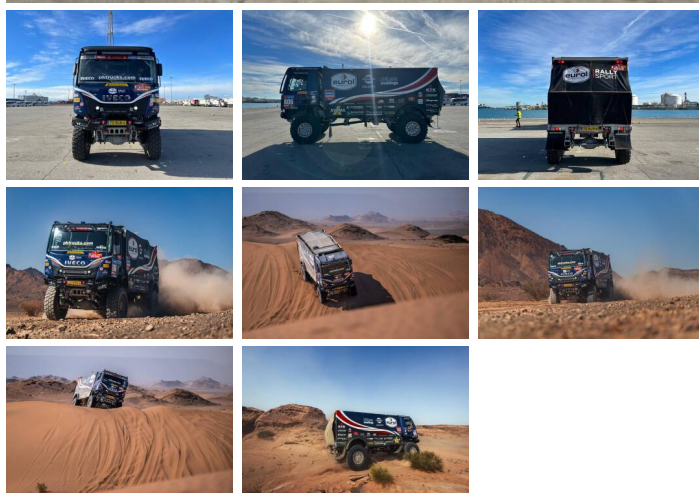

Algemeen

??? T-Way de Rooy
????? ?????????? Veldhoven, Netherlands
Available at Boss Machinery! This Iveco T-Way T-Way de Rooy Truck from 2020 has an engine power of - kW and has 0 kilometres on the clock. The total weight of this Iveco T-Way T-Way de Rooy is 9800 kg and the dimensions are L: 6.55 W: 2.55 . Furthermore, this T-Way de Rooy is equipped with . Do you want more information or do you want to try the Iveco T-Way T-Way de Rooy at our yard? Please let us know.