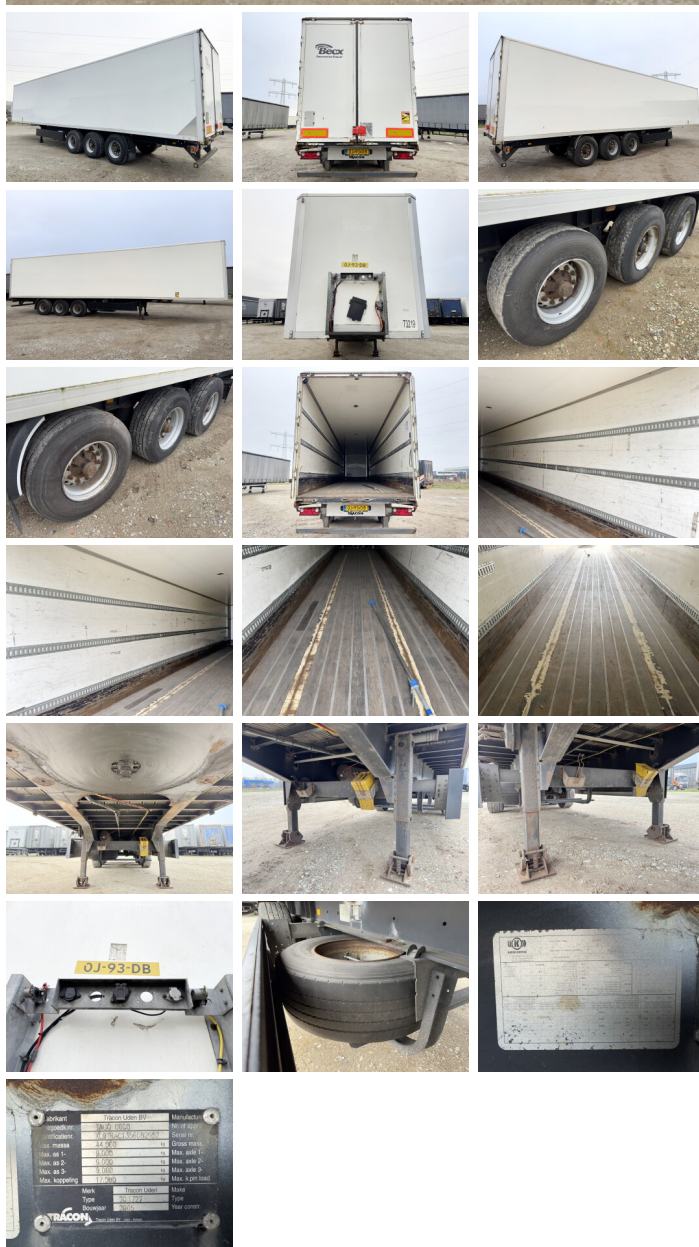

Banden / Rupsen

30% 30% 385/65R22.5
30% 30% 385/65R22.5
30% 30% 385/65R22.5

Brand	Tracon TO.1727	Manufacturer	
Model	TO.1727	Year of build	2005
Capacity	44000 kg	Weight	
Max. axle D	13.55 m	Max. axle P	
Max. axle S	2.56 m	Max. axle Q	
Max. height	4.00 m	Max. 1 axle load	
Mark	TO.1727	Year	
Type	Trailer	Year of construction	
Division	TO.1727	Year of construction