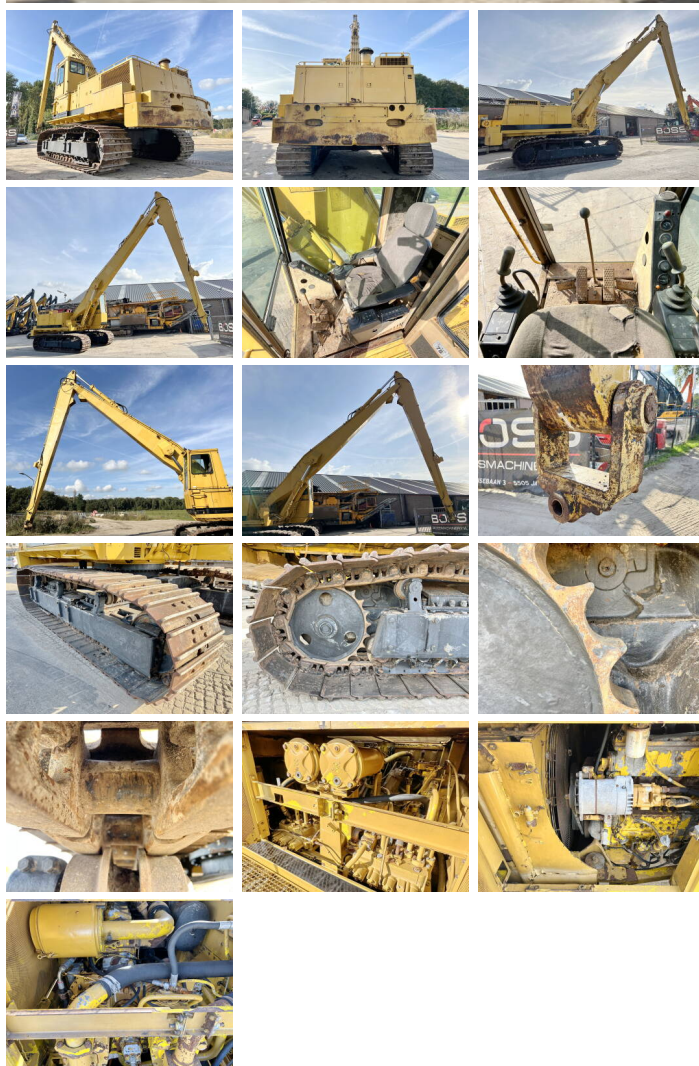

Caterpillar

Caterpillar 245B LR

1991
BM005259

Algemeen

245B LR
Veldhoven, Netherlands
Dutch vehicle

Available at Boss Machinery! This Caterpillar 245B LR Excavator from 1991 has an engine power of 242 kW and counts 0 operational hours. Always worked in The Netherlands. The total weight of this Caterpillar 245B LR is 80000 kg and the dimensions are Transport: 15.90 x 4.18 x 4.00. Furthermore, this 245B LR is equipped with
 Do you want more information or do you want to try the Caterpillar 245B LR at our yard? Please let us know.

Maten / Gewichten

Transport: 15.90 x 4.18 x 4.00
80000

Motor informatie

Caterpillar
3406
Turbo
242

Banden / Rupsen

40
40
40
91.5 cm

Opties

??????????