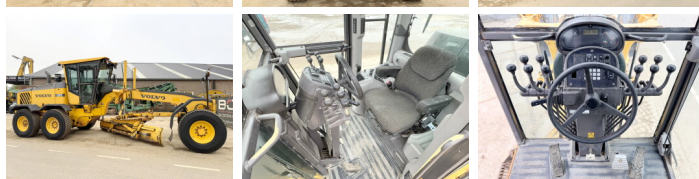

Banden / Rupsen

90% 90% 17.5R25
90% 90% 17.5R25
90% 90% 17.5R25