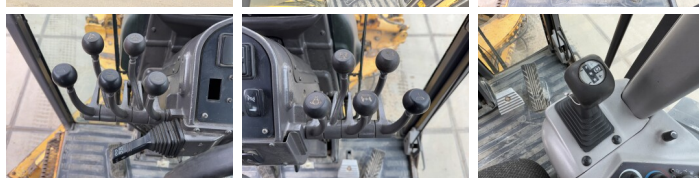

Banden / Rupsen

90% 90% 17.5R25
90% 90% 17.5R25
90% 90% 17.5R25