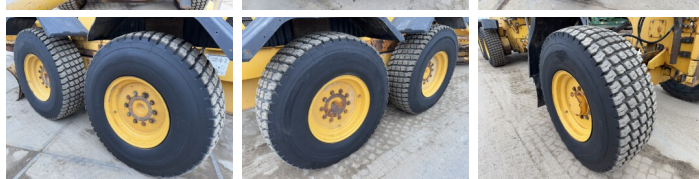

### Algemeen

??? G970  
 ????? ?????????? Veldhoven, Netherlands  
 Certificaat EPA  
 Available at Boss Machinery! This Volvo G970 Grader from 2008 has an engine power of 191 kW and counts 9975 operational hours. The total weight of this Volvo G970 is 19420 kg and the dimensions are 9.70 x 2.80 x 3.45. Furthermore, this G970 is equipped with Heated Mirrors, Airco, Radio, Backup alarm. The Volvo Grader also has a EPA marking. Do you want more information or do you want to try the Volvo G970 at our yard? Please let us know.

### Banden / Rupsen

90% 90% 17.5R25  
 90% 90% 17.5R25  
 90% 90% 17.5R25