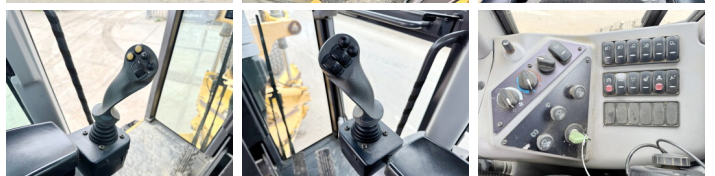

Opties

Airco