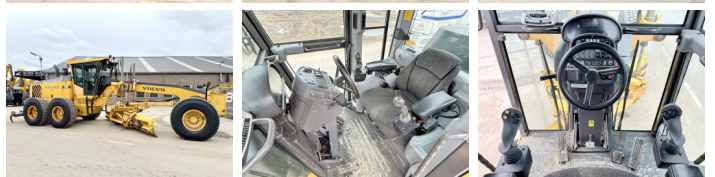

Opties

Airco