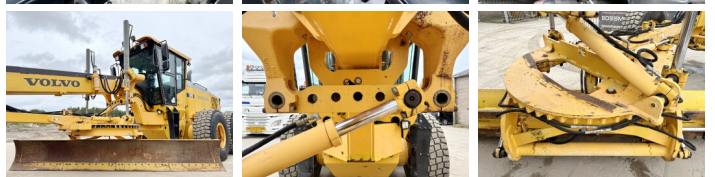

Opties

Airco