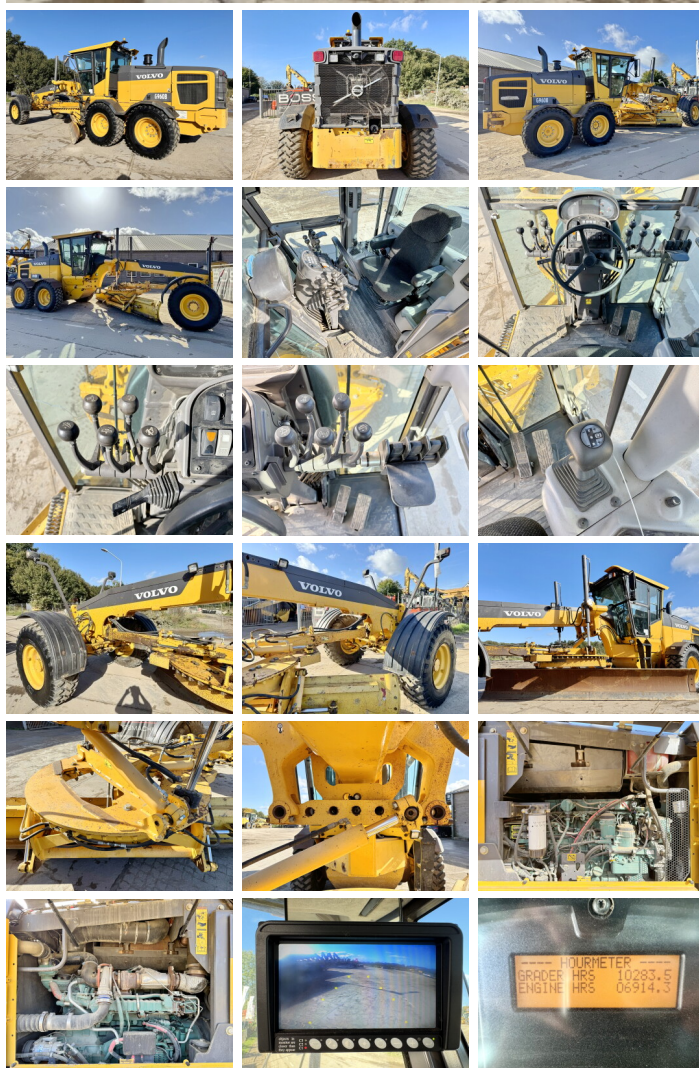

Banden / Rupsen

60%	60%	17.5R25
60%	60%	17.5R25
60%	60%	17.5R25

HOURMETER	
GRADER HRS	10283.0
ENGINE HRS	06914.3