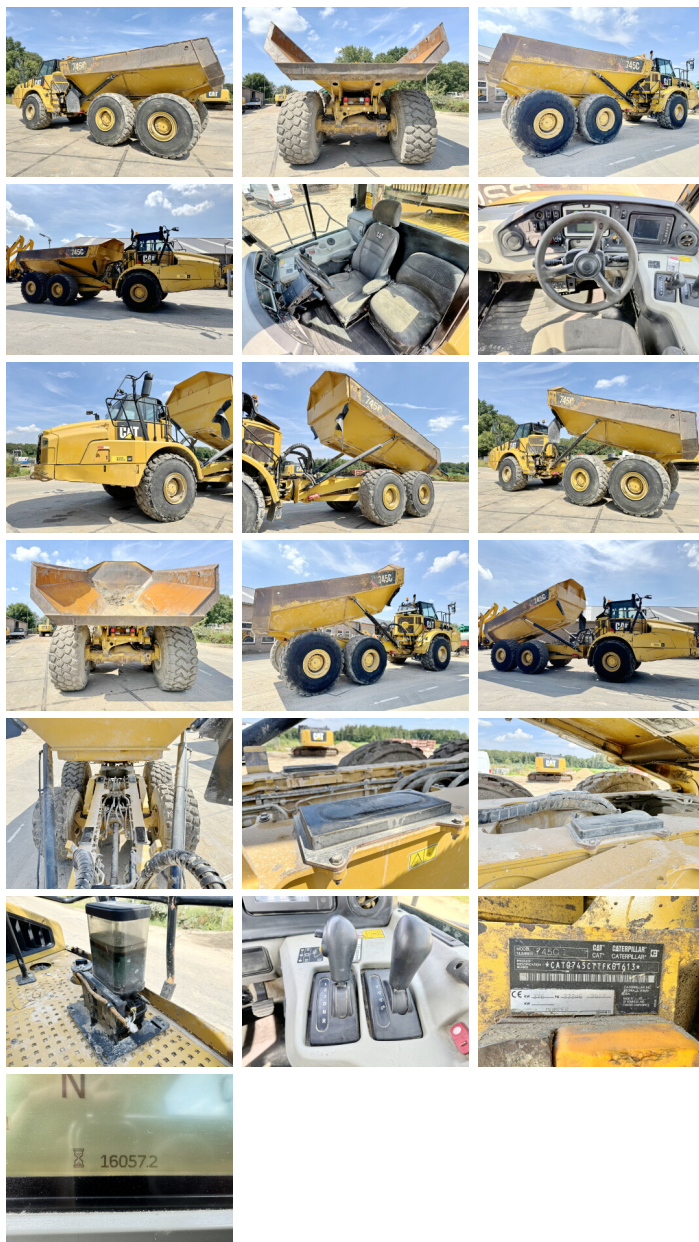

Banden / Rupsen