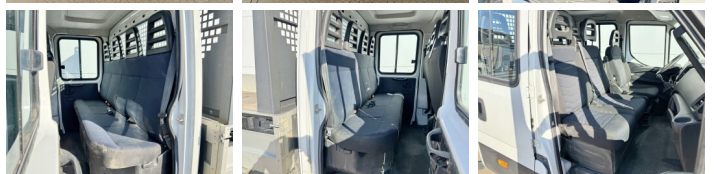

Algemeen

???	Daily 35C16
????? ??????????	Veldhoven, Netherlands
Doors	4
Transmission	Manual
Color	White
1st registration	17-10-2016
Total seats	7
Chassis nummer	ZCFC235B605125714

Available from stock at Boss Machinery! This 2016 Iveco Daily 35C16 has 98013 kilometers. The total weight of this Iveco Daily 35C16 is 2550 KG and the dimensions are 6.60 x 2.14 x 2.47 M. Furthermore, this Iveco Daily 35C16 is equipped with Radio, Air Suspension Seat, Electrical Mirrors, Tow Bar, Airco, ESP. Would you like more information or would you like to test the Iveco Daily 35C16 with us? Let us know.