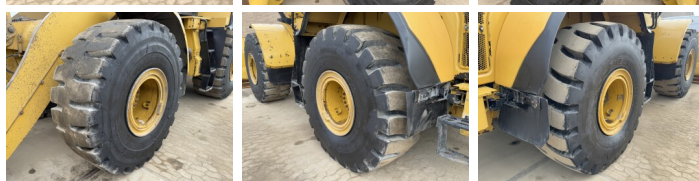

Caterpillar

Caterpillar 972M

BOSS
MACHINERY

€ 119.000 Exclusiv

An 2016
Num?r de referin?? BM006502
Ore 6.964

Algemeen

Tip 972M
Location Veldhoven, Netherlands
Certificaat CE
Chassis nummer CAT0972MCJPR00805

Descriere

Disponibil din stoc la Boss Machinery! Aceast? Caterpillar 972M Wheel Loader din 2016 are o putere a motorului de 247 kW ?i 6964 ore de func?ionare. Greutatea total? a acestui Caterpillar 972M este 24800 kg ?i dimensiunile sunt 9.60 x 3.30 x 3.58. În plus, acest 972M este echipat cu Airco, Electrical Mirrors, Camera, Radio, Backup alarm, Heated Seat, Air Suspension Seat, Electrical Opening Door, Parking sensors, Beacon, Heated Mirrors, AdBlue, Climate Control, Bluetooth, Joystick steering, Suspensia bra?ului, Lubrifierea central?. Caterpillar Wheel Loader are, de asemenea, o certificare CE . Dori?i mai multe informa?ii sau dori?i s? încerca?i Caterpillar 972M la sediul nostru? V? rug?m s? ne contacta?i.

Maten / Gewichten

Greutate 24800
Dimensiuni L*Î*L 9.60 x 3.30 x 3.58

Technische informatie

German Machine
Consola de configurare 4x4

Motor informatie

Motor marca Caterpillar
Model de motor C9.3
Cilindri 6
Turbo

Banden / Rupsen

80%	80%	26.5R25 Bridgestone
90%	90%	26.5R25 Good Year

Opties

Airco
Electrical Mirrors
Camera
Radio
Backup alarm
Heated Seat
Air Suspension Seat
Electrical Opening Door
Parking sensors
Beacon
Heated Mirrors
AdBlue
Climate Control
Bluetooth
Joystick steering
Suspensia bra?ului
Lubrifierea central?