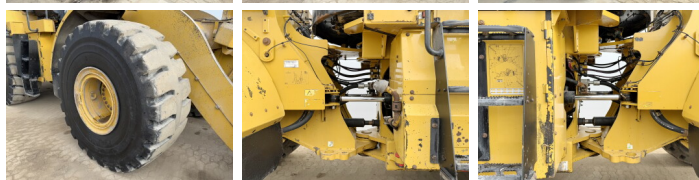

Caterpillar

Caterpillar 972M

BOSS
MACHINERY

€ 119.000 Exclusiv

An 2016
Num?r de referin?? BM006502
Ore 6.964

Algemeen

Tip 972M
Location Veldhoven, Netherlands
Certificaat CE
Chassis nummer CAT0972MCJPR00805

Descriere

Disponibil din stoc la Boss Machinery! Aceast? Caterpillar 972M Wheel Loader din 2016 are o putere a motorului de 247 kW ?i 6964 ore de func?ionare. Greutatea total? a acestui Caterpillar 972M este 24800 kg ?i dimensiunile sunt 9.60 x 3.30 x 3.58. În plus, acest 972M este echipat cu Airco, Electrical Mirrors, Camera, Radio, Backup alarm, Heated Seat, Air Suspension Seat, Electrical Opening Door, Parking sensors, Beacon, Heated Mirrors, AdBlue, Climate Control, Bluetooth, Joystick steering, Suspensia bra?ului, Lubrifierea central?. Caterpillar Wheel Loader are, de asemenea, o certificare CE . Dori?i mai multe informa?ii sau dori?i s? încerca?i Caterpillar 972M la sediul nostru? V? rug?m s? ne contacta?i.

Maten / Gewichten

Greutate 24800
Dimensiuni L*Î*L 9.60 x 3.30 x 3.58

Technische informatie

German Machine
Consola de configurare 4x4

Motor informatie

Motor marca Caterpillar
Model de motor C9.3
Cilindri 6
Turbo

Banden / Rupsen

80%	80%	26.5R25 Bridgestone
90%	90%	26.5R25 Good Year

Opties

Airco
Electrical Mirrors
Camera
Radio
Backup alarm
Heated Seat
Air Suspension Seat
Electrical Opening Door
Parking sensors
Beacon
Heated Mirrors
AdBlue
Climate Control
Bluetooth
Joystick steering
Suspensia bra?ului
Lubrifierea central?