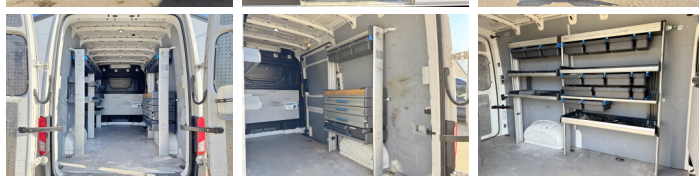

Descriere

Available from stock at Boss Machinery! This 2019 Volkswagen Crafter 140pk has 226739 kilometers. The total weight of this Volkswagen Crafter 140pk is 2150 KG and the dimensions are 6.15 x 2.04 x 2.55 M. Furthermore, this Volkswagen Crafter 140pk is equipped with Camera, Radio, Tow Bar, Airc, Navigation, AdBlue, Carplay, Electrical Mirrors, Cruise Control, Power Steering, Bluetooth, Parking sensors. Would you like more information or would you like to test the Volkswagen Crafter 140pk with us? Let us know.

Maten / Gewichten

Dimensiuni L*Î*L **6.15 x 2.04 x 2.55**
GVW **3500**
GCW **6000**
Capacitatea maxim? de înc?rcare **1350**
Wheel base (cm) **364**
Greutate **2150**

Technische informatie

Suspension **Parabolic**
Brakes **Disc brakes**
Consola de configurare **Front Axle**